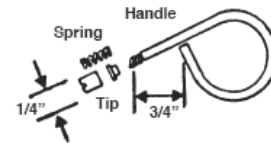

#683
PLASTIC "Z" CLIP
(SECURITY)

#6064 (60-064)
CROSSBRACE INSERT

#8006 (72-016)
ALUMINUM LIFT TABS
8006W WHITE

#10034 (70-001)
3/8" SLIDE LATCH

#10038 (84-052)
DIE CAST CLIP 1/8"
#10039 5/16" (84-055)
#10203 7/16" (84-057)

#10161 (72-099)
NYLON PULL TABS
NATURAL or BLACK

#10091 (75-098)
ALUMINUM LOOP PLUNGERS

#624 (86-011)
5/16" "C" CLIP

#10691
SECURITY GUARD
SCREEN CLIP

#10607 (40-40)
SCREEN TENSION SPRING
(ACTUAL SIZE)
NO DRILLING REQUIRED