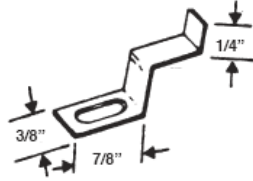

Screen Clips

www.bartonkramer.com

#619 (83-054)
OLD TUCKER CLIP