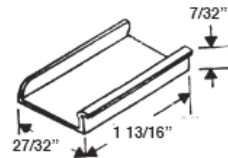

#626 (88-035)
FLAT TENSION SPRING

#653 (74-002)
NYLON SCREEN PLUNGER

#953 (75-011)
ALUMINUM SCREEN
PLUNGER

#658
WIRE LOOP LATCH
WITH SCREW

#8653 STEP DRILL BIT

#660 (84-081)
FLAT PLASTIC SWIVEL CLIP

#705 (70-022)
5/8" SLIDE LATCH

#683
PLASTIC "Z" CLIP
(SECURITY)

#6064 (60-064)
CROSSBRACE INSERT

#8006 (72-016)
ALUMINUM LIFT TABS
8006W WHITE

#10034 (70-001)
3/8" SLIDE LATCH

#10038 (84-052)
DIE CAST CLIP 1/8"
#10039 5/16" (84-055)
#10203 7/16" (84-057)

#10161 (72-099)
NYLON PULL TABS
NATURAL or BLACK

#10091 (75-098)
ALUMINUM LOOP PLUNGERS

#624 (86-011)
5/16" "C" CLIP

#10691
SECURITY GUARD
SCREEN CLIP

#10607 (40-40)
SCREEN TENSION SPRING
(ACTUAL SIZE)
NO DRILLING REQUIRED