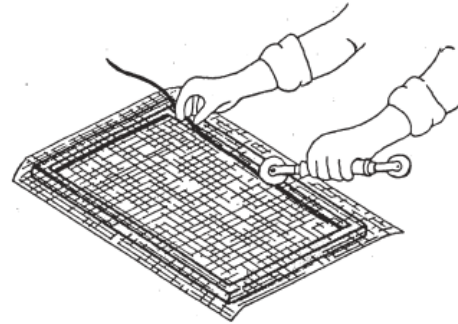

Screen Spine

www.bartonkramer.com

HOLLOW SMOOTH

SIZE		GRAY	BLACK
120	2000 ft.	#4000	#4020
130	2000 ft.	#10101	#4035
140	2000 ft.	#4001	#4021
145	2000 ft.	#10380	#4032
150	1500 ft.	#4002	#4022
160	1500 ft.	#4003	#4023
170	1500 ft.	#4004	#10103
180	1000 ft.	#4005	#4025
190	1000 ft.	#4006	#4026
200	1000 ft.	#4007	#4027
210	1000 ft.	#4008	#4028
220	1000 ft.	#4009	#4029
230	1000 ft.	#4011	#4030
240	750 ft.	#4012	#10102
250	750 ft.	#4013	#4033
260	500 ft.	#4014	#4034
Flat	1000 ft.	#4015	#4016
143 Serrated	2000 ft.		#4037
"T" Spline	3000 ft.		#5154

120 1/8" 	140 9/64" 	150 	160 5/32" 	180 11/64" 	190 3/16" 	200 13/64" 	143 
210 	220 7/32" 	230 15/64" 	240 	250 1/4" 	260 	 5/16"	"T" 