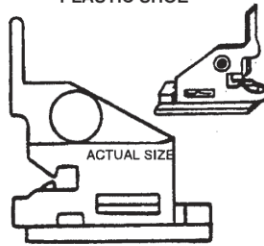

#1037
STANLEY TUCKER FOOT

#1014
TUCKER S.H. METAL &
PLASTIC SHOE