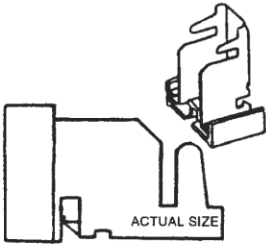

#1034
ABC BALANCE FT.

Balance Rod Ends

www.bartonkramer.com

#1012
STANLEY SH FT. W/PLASTIC BASE