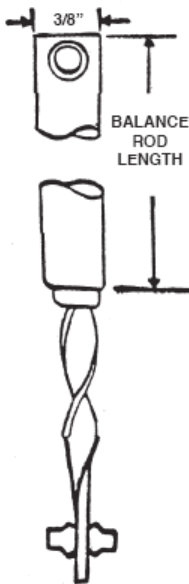

1/2" Balance Rod with Extended Cross Tip

17" .....	#10149
23" .....	#10147
29" .....	#10148

EXTENDED TIP

3/8" Balance Rod with Foot  
(Old Air Control)

- 11" ..... #6180
- 17" ..... #6181
- 18" ..... #10204
- 23" ..... #6182
- 24" ..... #10597
- 27" ..... #10724
- 29" ..... #6183
- 30" ..... #10598
- 36" ..... #6184

3/8" Balance Rod with Clip  
(Air Control)

- 11" ..... #6170
- 18" ..... #6171
- 23" ..... #6172
- 24" ..... #10210
- 26" ..... #10569
- 29" ..... #10570
- 30" ..... #6173
- 36" ..... #6174

3/8" Balance Rod with  
Extended Cross Tip