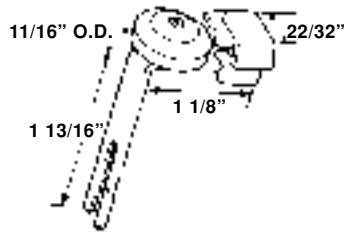

Sliding Screen Door Rollers

#8051
LOOK BOTTOM SCREEN ROLLER

#8050
LOOK TOP SCREEN ROLLER

#10630
NYLON PATIO SCREEN ROLLER
(METAL INDUSTRIES)

#685
SCREEN DOOR ROLLER

#675
COLUMBIA - UNI-FIT
SCREEN DOOR ROLLER

#684
PEACHTREE SCREEN DOOR ROLLER

#628
"W" ROLLER WITH PIN
NYLON WHEEL

#532
METAL INDUSTRIES ROLLER
STEEL WHEEL

Screen Door Tracks

#551
92" "L" TRACK

USED FOR
TOP OR BOTTOM

#552
92" "U" TRACK

USED FOR
TOP