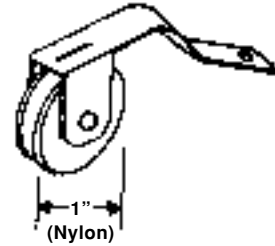

Sliding Screen Door Rollers

#8051
LOOK BOTTOM SCREEN ROLLER

#8050
LOOK TOP SCREEN ROLLER

#10630
NYLON PATIO SCREEN ROLLER
(METAL INDUSTRIES)

#685
SCREEN DOOR ROLLER

#675
COLUMBIA - UNI-FIT
SCREEN DOOR ROLLER

#684
PEACHTREE SCREEN DOOR ROLLER

#628
"W" ROLLER WITH PIN
NYLON WHEEL

#532
METAL INDUSTRIES ROLLER
STEEL WHEEL

Screen Door Tracks

#551
92" "L" TRACK

USED FOR
TOP OR BOTTOM

#552
92" "U" TRACK

USED FOR
TOP