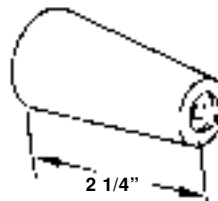

#684
PEACHTREE SCREEN DOOR ROLLER

#628
"W" ROLLER WITH PIN
NYLON WHEEL

#532
METAL INDUSTRIES ROLLER
STEEL WHEEL

Screen Door Tracks

#551
92" "L" TRACK

USED FOR
TOP OR BOTTOM

#552
92" "U" TRACK

USED FOR
TOP

Bumper For Patio Doors

#173
1" PATIO DOOR BUMPER

#429
YALE PATIO BUMPER

#567
2 1/4" PATIO DOOR BUMPER

#567
2 5/8" PATIO DOOR BUMPER