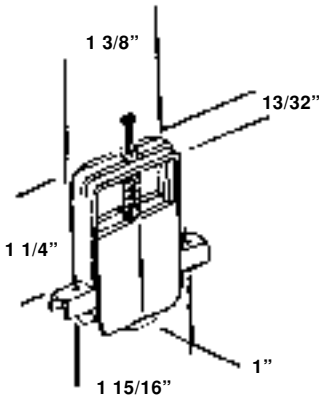

Sliding Screen Door Rollers

#8051
LOOK BOTTOM SCREEN ROLLER

#8050
LOOK TOP SCREEN ROLLER

#10630
NYLON PATIO SCREEN ROLLER
(METAL INDUSTRIES)

#685
SCREEN DOOR ROLLER

#675
COLUMBIA - UNI-FIT
SCREEN DOOR ROLLER

#684
PEACHTREE SCREEN DOOR ROLLER

#628
"W" ROLLER WITH PIN
NYLON WHEEL

#532
METAL INDUSTRIES ROLLER
STEEL WHEEL

Screen Door Tracks

#551
92" "L" TRACK

USED FOR
TOP OR BOTTOM

#552
92" "U" TRACK

USED FOR
TOP