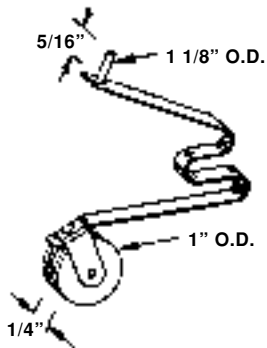

Sliding Screen Door Rollers

#8051
LOOK BOTTOM SCREEN ROLLER

#8050
LOOK TOP SCREEN ROLLER

#10630
NYLON PATIO SCREEN ROLLER
(METAL INDUSTRIES)

#685
SCREEN DOOR ROLLER

#675
COLUMBIA - UNI-FIT
SCREEN DOOR ROLLER

#684
PEACHTREE SCREEN DOOR ROLLER

#628
"W" ROLLER WITH PIN
NYLON WHEEL

#532
METAL INDUSTRIES ROLLER
STEEL WHEEL

Screen Door Tracks

#551
92" "L" TRACK

USED FOR
TOP OR BOTTOM

#552
92" "U" TRACK

USED FOR
TOP