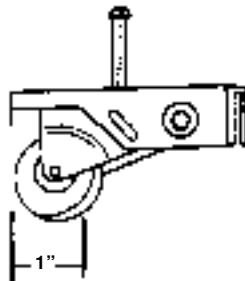

Sliding Screen Door Rollers

#8051
LOOK BOTTOM SCREEN ROLLER

#8050
LOOK TOP SCREEN ROLLER

#10630
NYLON PATIO SCREEN ROLLER
(METAL INDUSTRIES)

#685
SCREEN DOOR ROLLER

#675
COLUMBIA - UNI-FIT
SCREEN DOOR ROLLER

#684
PEACHTREE SCREEN DOOR ROLLER

#628
"W" ROLLER WITH PIN
NYLON WHEEL

#532
METAL INDUSTRIES ROLLER
STEEL WHEEL

Screen Door Tracks

#551
92" "L" TRACK

USED FOR
TOP OR BOTTOM

#552
92" "U" TRACK

USED FOR
TOP