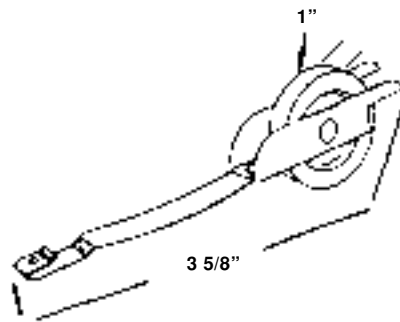

Sliding Screen Door Rollers

#8051
LOOK BOTTOM SCREEN ROLLER

#8050
LOOK TOP SCREEN ROLLER

#10630
NYLON PATIO SCREEN ROLLER
(METAL INDUSTRIES)

#685
SCREEN DOOR ROLLER

#675
COLUMBIA - UNI-FIT
SCREEN DOOR ROLLER

#684
PEACHTREE SCREEN DOOR ROLLER

#628
"W" ROLLER WITH PIN
NYLON WHEEL

#532
METAL INDUSTRIES ROLLER
STEEL WHEEL

Screen Door Tracks

#551
92" "L" TRACK

USED FOR
TOP OR BOTTOM

#552
92" "U" TRACK

USED FOR
TOP