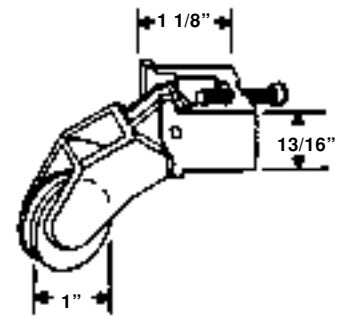

#684
PEACHTREE SCREEN DOOR ROLLER

#628
"W" ROLLER WITH PIN
NYLON WHEEL

#532
METAL INDUSTRIES ROLLER
STEEL WHEEL

Screen Door Tracks

#551
92" "L" TRACK

USED FOR
TOP OR BOTTOM

#552
92" "U" TRACK

USED FOR
TOP