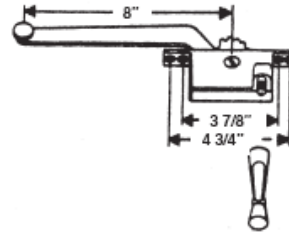

Metal Casement Window Operators

#219 SILVER
8" L.H. CASEMENT OPERATOR

#219B BRONZE

#219W WHITE

#220 SILVER
8" R.H. CASEMENT OPERATOR

#220B BRONZE

#220W WHITE

#221 SILVER
9" L.H. CASEMENT OPERATOR