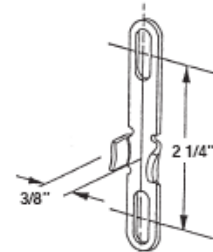

#10843
IVES REVERSIBLE OPERATOR

#766
CASEMENT KEEPER

#761
CASEMENT WINDOW LOCK

#762
CASEMENT WINDOW LOCK L.H. or R.H.

#762 L
LEFT HAND

#762 R
RIGHT HAND

#763
CASEMENT THUMB LATCH

#767
METAL CASEMENT WINDOW
REPLACEMENT TRACK