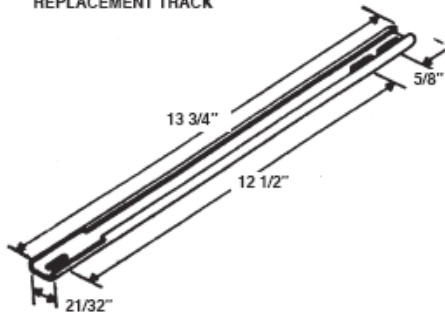

#10843
IVES REVERSIBLE OPERATOR

#766
CASEMENT KEEPER

#761
CASEMENT WINDOW LOCK

#762
CASEMENT WINDOW LOCK L.H. or R.H.

#762 L
LEFT HAND

#762 R
RIGHT HAND

#763
CASEMENT THUMB LATCH

#767
METAL CASEMENT WINDOW
REPLACEMENT TRACK