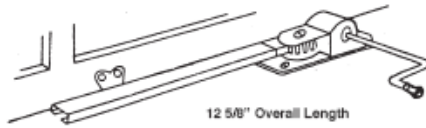

#10843
IVES REVERSIBLE OPERATOR

#766
CASEMENT KEEPER

#761
CASEMENT WINDOW LOCK

#762
CASEMENT WINDOW LOCK L.H. or R.H.

#762 L
LEFT HAND

#762 R
RIGHT HAND

#763
CASEMENT THUMB LATCH

#767
METAL CASEMENT WINDOW
REPLACEMENT TRACK