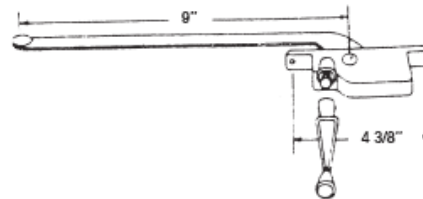

#10010
R.H. THORNE BRONZE OPER.