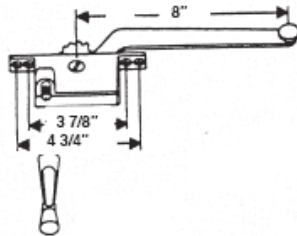

Metal Casement Window Operators

#219 SILVER
8" L.H. CASEMENT OPERATOR

#219B BRONZE

#219W WHITE

#220 SILVER
8" R.H. CASEMENT OPERATOR

#220B BRONZE

#220W WHITE

#221 SILVER
9" L.H. CASEMENT OPERATOR