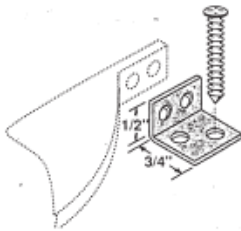

#10843
IVES REVERSIBLE OPERATOR

#766
CASEMENT KEEPER

#761
CASEMENT WINDOW LOCK

#762
CASEMENT WINDOW LOCK L.H. or R.H.

#762 L
LEFT HAND

#762 R
RIGHT HAND

#763
CASEMENT THUMB LATCH

#767
METAL CASEMENT WINDOW
REPLACEMENT TRACK