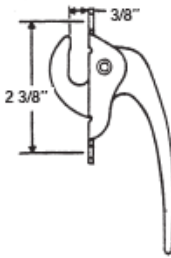

#10843
IVES REVERSIBLE OPERATOR

#766
CASEMENT KEEPER

#761
CASEMENT WINDOW LOCK

#762
CASEMENT WINDOW LOCK L.H. or R.H.

#762 L
LEFT HAND

#762 R
RIGHT HAND

#763
CASEMENT THUMB LATCH

#767
METAL CASEMENT WINDOW
REPLACEMENT TRACK