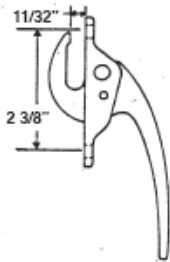

#221B BRONZE

#221W WHITE

#222 SILVER
9" R.H. CASEMENT OPERATOR

#222B BRONZE

#222W WHITE

#789
L.H. TEAR DROP CASEMENT OPER.

#788
R.H. TEAR DROP CASEMENT OPER.

#10011
L.H. THORNE BRONZE OPER.

#10843
IVES REVERSIBLE OPERATOR

#766
CASEMENT KEEPER

#761
CASEMENT WINDOW LOCK

#762
CASEMENT WINDOW LOCK L.H. or R.H.

#762 L
LEFT HAND

#762 R
RIGHT HAND

#763
CASEMENT THUMB LATCH

#767
METAL CASEMENT WINDOW
REPLACEMENT TRACK