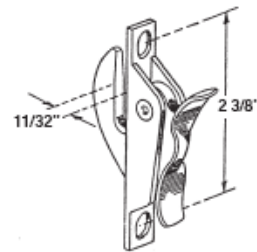

#10843
IVES REVERSIBLE OPERATOR

#766
CASEMENT KEEPER

#761
CASEMENT WINDOW LOCK

#762
CASEMENT WINDOW LOCK L.H. or R.H.

#762 L
LEFT HAND

#762 R
RIGHT HAND

#763
CASEMENT THUMB LATCH

#767
METAL CASEMENT WINDOW
REPLACEMENT TRACK