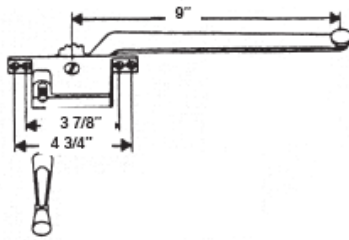

#221 SILVER
9" L.H. CASEMENT OPERATOR

#221B BRONZE

#221W WHITE