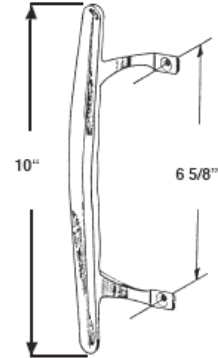

Door Handle

www.bartonkramer.com

#436
MILLER TEAKWOOD HANDLE

#437
DARYL PATIO DOOR HANDLE

#448
CHROME PATIO DOOR HANDLE
#448W WHITE HANDLE

#449
CANOE TYPE WOOD HANDLE
WITH CHROME BRACKETS
#449B
WITH BRONZE BRACKETS

#442
"A" TYPE WOOD HANDLE
#442B
WITH BRONZE BRACKETS

#439
BOW TYPE WOOD HANDLE
#439W
WITH WHITE BRACKETS

#1201
CROSSLY PATIO DOOR HANDLE

#10073
MILLER PLASTIC PATIO
DOOR HANDLE

#494
CHROME BRACKETS (PAIRS)
#494B
BRONZE
#494 W
WHITE