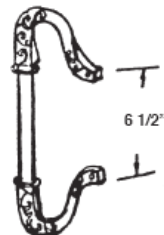

Door Handle

www.bartonkramer.com

#436
MILLER TEAKWOOD HANDLE

#437
DARYL PATIO DOOR HANDLE

#448
CHROME PATIO DOOR HANDLE
#448W WHITE HANDLE

#449
CANOE TYPE WOOD HANDLE
WITH CHROME BRACKETS
#449B
WITH BRONZE BRACKETS

#442
"A" TYPE WOOD HANDLE
#442B
WITH BRONZE BRACKETS

#439
BOW TYPE WOOD HANDLE
#439W
WITH WHITE BRACKETS

#1201
CROSSLY PATIO DOOR HANDLE

#10073
MILLER PLASTIC PATIO
DOOR HANDLE

#494
CHROME BRACKETS (PAIRS)
#494B
BRONZE
#494 W
WHITE