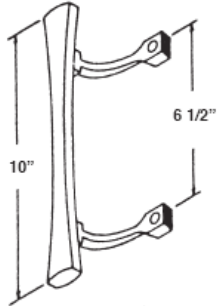

Door Handle

www.bartonkramer.com

#436
MILLER TEAKWOOD HANDLE

#437
DARYL PATIO DOOR HANDLE

#448
CHROME PATIO DOOR HANDLE
#448W WHITE HANDLE

#449
CANOE TYPE WOOD HANDLE
WITH CHROME BRACKETS
#449B
WITH BRONZE BRACKETS

#442
"A" TYPE WOOD HANDLE
#442B
WITH BRONZE BRACKETS

#439
BOW TYPE WOOD HANDLE
#439W
WITH WHITE BRACKETS

#1201
CROSSLY PATIO DOOR HANDLE

#10073
MILLER PLASTIC PATIO
DOOR HANDLE

#494
CHROME BRACKETS (PAIRS)
#494B
BRONZE
#494 W
WHITE