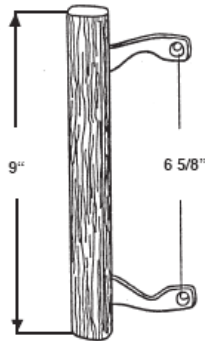

Door Handle

www.bartonkramer.com

#436
MILLER TEAKWOOD HANDLE

#437
DARYL PATIO DOOR HANDLE

#448
CHROME PATIO DOOR HANDLE
#448W WHITE HANDLE

#449
CANOE TYPE WOOD HANDLE
WITH CHROME BRACKETS
#449B
WITH BRONZE BRACKETS

#442
"A" TYPE WOOD HANDLE
#442B
WITH BRONZE BRACKETS

#439
BOW TYPE WOOD HANDLE
#439W
WITH WHITE BRACKETS

#1201
CROSSLY PATIO DOOR HANDLE

#10073
MILLER PLASTIC PATIO
DOOR HANDLE

#494
CHROME BRACKETS (PAIRS)
#494B
BRONZE
#494 W
WHITE