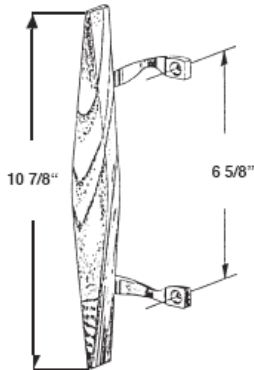

Door Handle

www.bartonkramer.com

#436
MILLER TEAKWOOD HANDLE

#437
DARYL PATIO DOOR HANDLE

#448
CHROME PATIO DOOR HANDLE
#448W WHITE HANDLE

#449
CANOE TYPE WOOD HANDLE
WITH CHROME BRACKETS
#449B
WITH BRONZE BRACKETS

#442
"A" TYPE WOOD HANDLE
#442B
WITH BRONZE BRACKETS

#439
BOW TYPE WOOD HANDLE
#439W
WITH WHITE BRACKETS

#1201
CROSSLY PATIO DOOR HANDLE

#10073
MILLER PLASTIC PATIO
DOOR HANDLE

#494
CHROME BRACKETS (PAIRS)
#494B
BRONZE
#494 W
WHITE