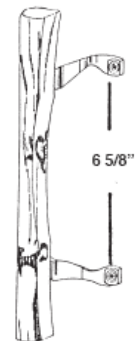

Door Handle

www.bartonkramer.com

#436
MILLER TEAKWOOD HANDLE

#437
DARYL PATIO DOOR HANDLE

#448
CHROME PATIO DOOR HANDLE
#448W WHITE HANDLE

#449
CANOE TYPE WOOD HANDLE
WITH CHROME BRACKETS
#449B
WITH BRONZE BRACKETS

#442
"A" TYPE WOOD HANDLE
#442B
WITH BRONZE BRACKETS

#439
BOW TYPE WOOD HANDLE
#439W
WITH WHITE BRACKETS

#1201
CROSSLY PATIO DOOR HANDLE

#10073
MILLER PLASTIC PATIO
DOOR HANDLE

#494
CHROME BRACKETS (PAIRS)
#494B
BRONZE
#494 W
WHITE