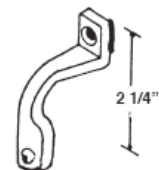

#442
"A" TYPE WOOD HANDLE
#442B
WITH BRONZE BRACKETS

#439
BOW TYPE WOOD HANDLE
#439W
WITH WHITE BRACKETS

#1201
CROSSLY PATIO DOOR HANDLE

#10073
MILLER PLASTIC PATIO
DOOR HANDLE

#494
CHROME BRACKETS (PAIRS)
#494B
BRONZE
#494 W
WHITE