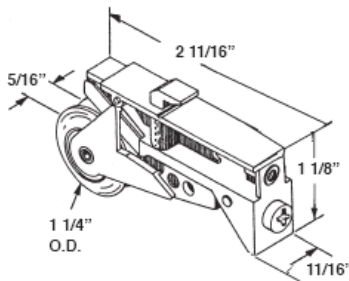

FOR REPAIR OF PATIO DOOR TRACKS
CALL FOR SHIPMENT REQUIREMENT

#515
PATIO DOOR ROLLER

#519
PATIO DOOR ROLLER