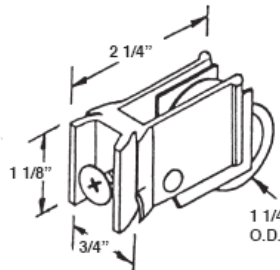

#471
MILLER PATIO ROLLER
STEEL WHEEL