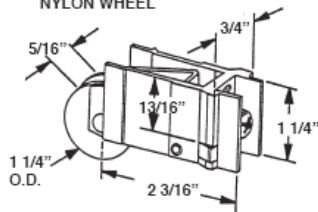

Sliding Glass Door Rollers & Track Caps

www.bartonkramer.com

#450
AIR CONTROL PATIO ROLLER
STEEL WHEEL

#451
KELLER PATIO ROLLER
STEEL WHEEL

#452
KELLER PATIO ROLLER
STEEL WHEEL
#426 NYLON WHEEL

#453
YALE PATIO ROLLER
STEEL WHEEL
#472
NYLON WHEEL