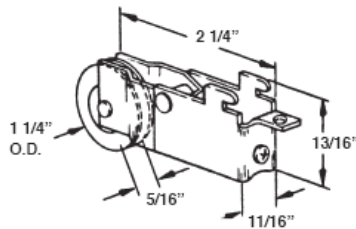

STAINLESS STEEL
SCREW ON CAP
#600 96"

STAINLESS STEEL
SNAP ON TRACK
#508 144"
#509 96"

FOR REPAIR OF PATIO DOOR TRACKS
CALL FOR SHIPMENT REQUIREMENT

#519
PATIO DOOR ROLLER

#521
PATIO DOOR ROLLER

#524
PATIO DOOR ROLLER

#525
PATIO DOOR ROLLER

#526
PATIO DOOR ROLLER