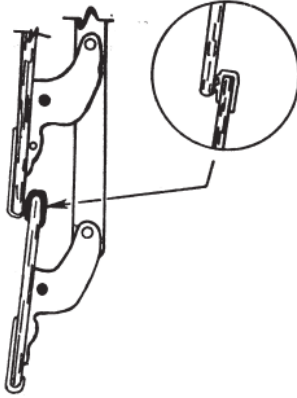

#139  
JAL "O" SEAL (500FT) ROLL

#211  
REVERSIBLE OPERATOR KIT  
Fits 95% of all Jalousie windows

#251  
ABC JALOUSIE OPERATOR

JALOUSIE GLASS SHOWN ON PAGE 122

#252  
PAN AM JALOUSIE  
OPERATOR

#253  
STANLEY JALOUSIE  
OPERATOR

#254  
AIR CONTROL  
JALOUSIE OPERATOR

#255  
TUCKER JALOUSIE OPERATOR  
#256  
LOOK JALOUSIE OPERATOR

"C" CLIP

#257  
SUPERIOR JALOUSIE  
OPERATOR

#261  
UNIVERSAL JALOUSIE  
OPERATOR

#260  
5 1/2" JALOUSIE OPERATOR