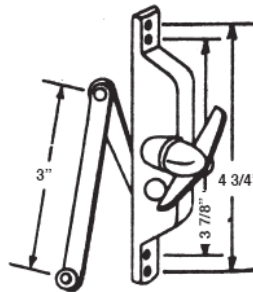

#139  
JAL "O" SEAL (500FT) ROLL

#211  
REVERSIBLE OPERATOR KIT  
Fits 95% of all Jalousie windows

#251  
ABC JALOUSIE OPERATOR

JALOUSIE GLASS SHOWN ON PAGE 122

#252  
PAN AM JALOUSIE  
OPERATOR

#253  
STANLEY JALOUSIE  
OPERATOR

#254  
AIR CONTROL  
JALOUSIE OPERATOR

#255  
TUCKER JALOUSIE OPERATOR  
#256  
LOOK JALOUSIE OPERATOR

"C" CLIP

#257  
SUPERIOR JALOUSIE  
OPERATOR

#261  
UNIVERSAL JALOUSIE  
OPERATOR

#260  
5 1/2" JALOUSIE OPERATOR