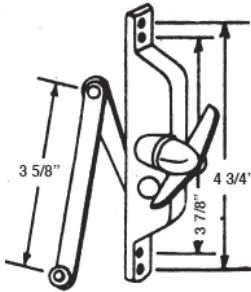

#139  
JAL "O" SEAL (500FT) ROLL

#211  
REVERSIBLE OPERATOR KIT  
Fits 95% of all Jalousie windows

#251  
ABC JALOUSIE OPERATOR

JALOUSIE GLASS SHOWN ON PAGE 122

#252  
PAN AM JALOUSIE  
OPERATOR

#253  
STANLEY JALOUSIE  
OPERATOR

#254  
AIR CONTROL  
JALOUSIE OPERATOR

#255  
TUCKER JALOUSIE OPERATOR  
#256  
LOOK JALOUSIE OPERATOR

"C" CLIP

#257  
SUPERIOR JALOUSIE  
OPERATOR

#261  
UNIVERSAL JALOUSIE  
OPERATOR

#260  
5 1/2" JALOUSIE OPERATOR