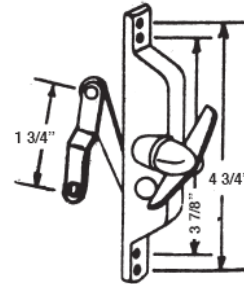

#139  
JAL "O" SEAL (500FT) ROLL

#211  
REVERSIBLE OPERATOR KIT  
Fits 95% of all Jalousie windows

#251  
ABC JALOUSIE OPERATOR

JALOUSIE GLASS SHOWN ON PAGE 122

#252  
PAN AM JALOUSIE  
OPERATOR

#253  
STANLEY JALOUSIE  
OPERATOR

#254  
AIR CONTROL  
JALOUSIE OPERATOR

#255  
TUCKER JALOUSIE OPERATOR  
#256  
LOOK JALOUSIE OPERATOR

"C" CLIP

#257  
SUPERIOR JALOUSIE  
OPERATOR

#261  
UNIVERSAL JALOUSIE  
OPERATOR

#260  
5 1/2" JALOUSIE OPERATOR