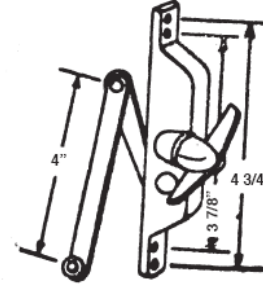

#10050
4" JALOUSIE OPERATOR

OPERATORS ON THIS PAGE ARE AVAILABLE IN SILVER, BRONZE AND WHITE