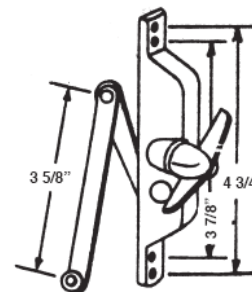

#139  
JAL "O" SEAL (500FT) ROLL

#211  
REVERSIBLE OPERATOR KIT  
Fits 95% of all Jalousie windows

#251  
ABC JALOUSIE OPERATOR

JALOUSIE GLASS SHOWN ON PAGE 122

#252  
PAN AM JALOUSIE  
OPERATOR

#253  
STANLEY JALOUSIE  
OPERATOR

#254  
AIR CONTROL  
JALOUSIE OPERATOR

#255  
TUCKER JALOUSIE OPERATOR  
#256  
LOOK JALOUSIE OPERATOR

"C" CLIP

#257  
SUPERIOR JALOUSIE  
OPERATOR

#261  
UNIVERSAL JALOUSIE  
OPERATOR

#260  
5 1/2" JALOUSIE OPERATOR