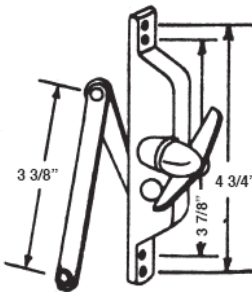

#139  
JAL "O" SEAL (500FT) ROLL

#211  
REVERSIBLE OPERATOR KIT  
Fits 95% of all Jalousie windows

#251  
ABC JALOUSIE OPERATOR

JALOUSIE GLASS SHOWN ON PAGE 122

#252  
PAN AM JALOUSIE  
OPERATOR

#253  
STANLEY JALOUSIE  
OPERATOR

#254  
AIR CONTROL  
JALOUSIE OPERATOR

#255  
TUCKER JALOUSIE OPERATOR  
#256  
LOOK JALOUSIE OPERATOR

"C" CLIP

#257  
SUPERIOR JALOUSIE  
OPERATOR

#261  
UNIVERSAL JALOUSIE  
OPERATOR

#260  
5 1/2" JALOUSIE OPERATOR