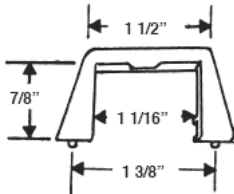

#10618
KELLER TILT LATCH (PRS.)

#1400
S.H. WINDOW LATCH KEEPER

#1402
S.H. WINDOW LATCH KEEPER

#1403
S.H. WINDOW LATCH KEEPER

#1405
S.H. WINDOW LATCH KEEPER

#1406
S.H. WINDOW LATCH KEEPER

#1413
S.H. WINDOW LATCH KEEPER
#1413B BRONZE
#1413W WHITE