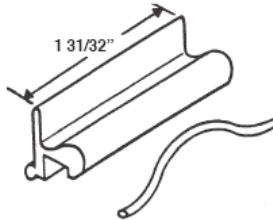

S/H Latches & Keeper

www.bartonkramer.com

#310
PAN AM SASH LOCK

#311
STANLEY SASH LOCK 7/8" PRS.

#312
SINGLE HUNG WDW
SASH LOCK PRS.

#315
KELLER S. HUNG W SASH LOCK

#316
YALE SASH LOCK

#355 SILVER
SINGLE HUNG WINDOW LATCH
#355B BRONZE
#355W WHITE