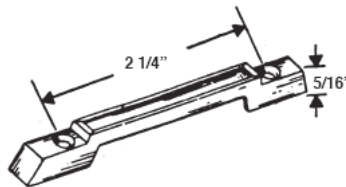

#10618
KELLER TILT LATCH (PRS.)

#1400
S.H. WINDOW LATCH KEEPER

#1402
S.H. WINDOW LATCH KEEPER

#1403
S.H. WINDOW LATCH KEEPER

#1405
S.H. WINDOW LATCH KEEPER

#1406
S.H. WINDOW LATCH KEEPER

#1413
S.H. WINDOW LATCH KEEPER
#1413B BRONZE
#1413W WHITE