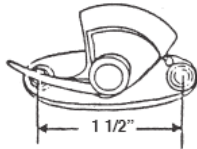

#356
KELLER SHW SASH LOCK NEW