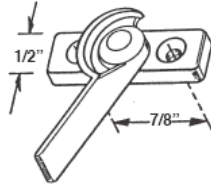

S/H Latches & Keeper

www.bartonkramer.com

#310
PAN AM SASH LOCK

#311
STANLEY SASH LOCK 7/8" PRS.

#312
SINGLE HUNG WDW
SASH LOCK PRS.

#315
KELLER S. HUNG W SASH LOCK

#316
YALE SASH LOCK

#355 SILVER
SINGLE HUNG WINDOW LATCH
#355B BRONZE
#355W WHITE