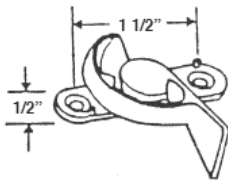

S/H Latches & Keeper

www.bartonkramer.com

#310
PAN AM SASH LOCK

#311
STANLEY SASH LOCK 7/8" PRS.

#312
SINGLE HUNG WDW
SASH LOCK PRS.

#315
KELLER S. HUNG W SASH LOCK

#316
YALE SASH LOCK

#355 SILVER
SINGLE HUNG WINDOW LATCH
#355B BRONZE
#355W WHITE