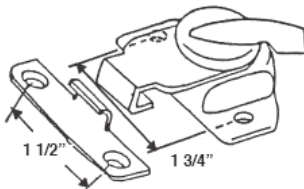

#356
KELLER SHW SASH LOCK NEW

#364
KINCO SHW SASH LOCK

#10099
S/H LOCK WHITE BRASS

#1044
D.H. WOOD WINDOW LATCH
BRASS

#1045
D.H. WOOD WINDOW LATCH
BRASS

#10614
ACORN S.H. TILT LATCH

#10604
S.H. NYLON LOCK LATCH (PRS.)