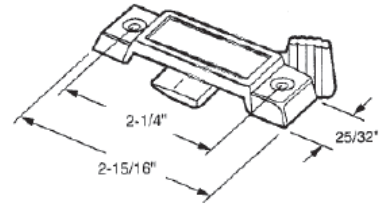

S/H Latches & Keeper

www.bartonkramer.com

#310
PAN AM SASH LOCK

#311
STANLEY SASH LOCK 7/8" PRS.

#312
SINGLE HUNG WDW
SASH LOCK PRS.

#315
KELLER S. HUNG W SASH LOCK

#316
YALE SASH LOCK

#355 SILVER
SINGLE HUNG WINDOW LATCH
#355B BRONZE
#355W WHITE