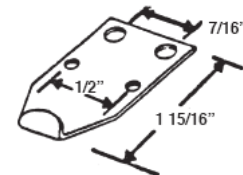

#10154
S/H UNIVERSAL KEEPER