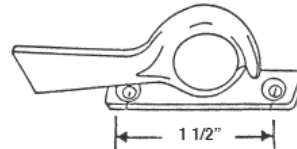

#10099
S/H LOCK WHITE BRASS