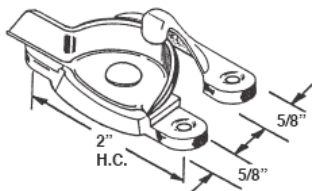

#356
KELLER SHW SASH LOCK NEW

#364
KINCO SHW SASH LOCK

#10099
S/H LOCK WHITE BRASS

#1044
D.H. WOOD WINDOW LATCH
BRASS

#1045
D.H. WOOD WINDOW LATCH
BRASS

#10614
ACORN S.H. TILT LATCH

#10604
S.H. NYLON LOCK LATCH (PRS.)