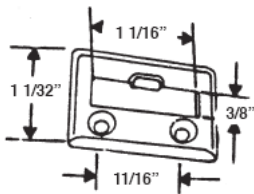

#1402
S.H. WINDOW LATCH KEEPER