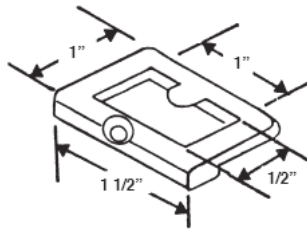

#10618
KELLER TILT LATCH (PRS.)

#1400
S.H. WINDOW LATCH KEEPER

#1402
S.H. WINDOW LATCH KEEPER

#1403
S.H. WINDOW LATCH KEEPER

#1405
S.H. WINDOW LATCH KEEPER

#1406
S.H. WINDOW LATCH KEEPER

#1413
S.H. WINDOW LATCH KEEPER
#1413B BRONZE
#1413W WHITE