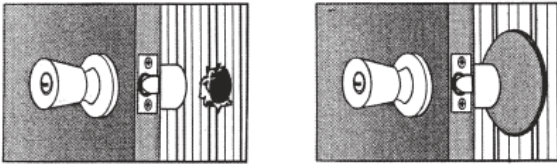

#1059
SPRING DOOR STOP

#1060
SOLID DOOR STOP

#1064
DOOR STOP

#1062
DOOR STOP

#1061
DROP DOWN DOOR HOLDER

SPECIFY CHROME, BRIGHT BRASS, ANTIQUE BRASS
FOR ABOVE ITEMS

KICKPLATES

16 B & S GA. (.050)

STAINPROOF COATED

ALUMILITED ALUMINUM

	24"	26"	28"	30"	32"	34"	36"	38"	40"	42"	44"	46"	48"
6"	KP624	KP626	KP628	KP630	KP632	KP634	KP636	KP638	KP640	KP642	KP644	KP646	KP648
8"	KP824	KP826	KP828	KP830	KP832	KP834	KP836	KP838	KP840	KP842	KP844	KP846	KP848
10"	K1024	K1026	K1028	K1030	K1032	K1034	K1036	K1038	K1040	K1042	K1044	K1046	K1048
12"	K1224	K1226	K1228	K1230	K1232	K1234	K1236	K1238	K1240	K1242	K1244	K1246	K1248

KICKPLATES ALSO AVAILABLE IN POLISHED STAINLESS STEEL

DOOR KNOB PROTECTOR PLATES

- Self-Adhesive Back
 - White Finish
 - Paintable
- #1068 3"
#1069 5"

#1063
SHOWCASE LOCK

- FOR SLIDING GLASS OR WOOD DOORS
- FITS DOORS 1/8" TO 5/16" THICK
- CHROME PLATED