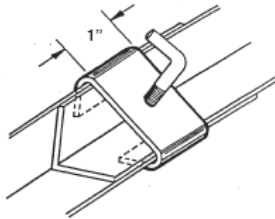

KICKPLATES ALSO AVAILABLE IN POLISHED STAINLESS STEEL

DOOR KNOB PROTECTOR PLATES

- Self-Adhesive Back
 - White Finish
 - Paintable
- #1068 3"
#1069 5"

#1063
SHOWCASE LOCK

- FOR SLIDING GLASS OR WOOD DOORS
- FITS DOORS 1/8" TO 5/16" THICK
- CHROME PLATED

#10046
160° DOOR VIEWER

- CHROME OR BRASS
- FITS DOOR 1 3/8" TO 2 1/4" THICK

BED FRAME RAIL CLAMP

- #1800 FOR 1" FRAME
- #1801 FOR 1 1/4" FRAME

HEAVY DUTY HYDRAULIC CLOSER
ALUMINUM, WHITE OR BRONZE

- #10153 SILVER
- #10153B BRONZE
- #10153W WHITE

#10689
FLUSH MOUNT BOLT
ALUMINUM 10" ROD

#185
3" ROUND LOUVER VENT

		OPENING
#8085	SMALL	6"W X 8"H
#8086	MEDIUM	11"W X 13"H
#8087	LARGE	13"W X 20"H

STAINLESS STEEL POP RIVET

8750C	1/8 DIA	-	1/8 GRIP	5 PCS.
8751C	1/8 DIA	-	1/8 GRIP	50 PCS.
8752C	1/8 DIA	-	1/4 GRIP	5 PCS.
8753C	1/8 DIA	-	1/4 GRIP	50 PCS.
8754C	1/8 DIA	-	1/2 GRIP	5 PCS.
8755C	1/8 DIA	-	1/2 GRIP	50 PCS.
8756C	3/16 DIA	-	1/2 GRIP	5 PCS.
8757C	3/16 DIA	-	1/2 GRIP	50 PCS.