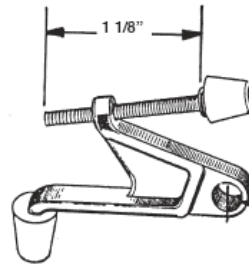

#1059
SPRING DOOR STOP

#1060
SOLID DOOR STOP

#1064
DOOR STOP

#1062
DOOR STOP

#1061
DROP DOWN DOOR HOLDER

SPECIFY CHROME, BRIGHT BRASS, ANTIQUE BRASS
FOR ABOVE ITEMS

KICKPLATES

16 B & S GA. (.050)

STAINPROOF COATED

ALUMILITED ALUMINUM

	24"	26"	28"	30"	32"	34"	36"	38"	40"	42"	44"	46"	48"
6"	KP624	KP626	KP628	KP630	KP632	KP634	KP636	KP638	KP640	KP642	KP644	KP646	KP648
8"	KP824	KP826	KP828	KP830	KP832	KP834	KP836	KP838	KP840	KP842	KP844	KP846	KP848
10"	K1024	K1026	K1028	K1030	K1032	K1034	K1036	K1038	K1040	K1042	K1044	K1046	K1048
12"	K1224	K1226	K1228	K1230	K1232	K1234	K1236	K1238	K1240	K1242	K1244	K1246	K1248

#10046
160° DOOR VIEWER

- CHROME OR BRASS
- FITS DOOR 1 3/8" TO 2 1/4" THICK

BED FRAME RAIL CLAMP

- #1800 FOR 1" FRAME
- #1801 FOR 1 1/4" FRAME

HEAVY DUTY HYDRAULIC CLOSER
ALUMINUM, WHITE OR BRONZE

- #10153 SILVER
- #10153B BRONZE
- #10153W WHITE

#10689
FLUSH MOUNT BOLT
ALUMINUM 10" ROD

#185
3" ROUND LOUVER VENT

		OPENING
#8085	SMALL	6"W X 8"H
#8086	MEDIUM	11"W X 13"H
#8087	LARGE	13"W X 20"H

STAINLESS STEEL POP RIVET

8750C	1/8 DIA	-	1/8 GRIP	5 PCS.
8751C	1/8 DIA	-	1/8 GRIP	50 PCS.
8752C	1/8 DIA	-	1/4 GRIP	5 PCS.
8753C	1/8 DIA	-	1/4 GRIP	50 PCS.
8754C	1/8 DIA	-	1/2 GRIP	5 PCS.
8755C	1/8 DIA	-	1/2 GRIP	50 PCS.
8756C	3/16 DIA	-	1/2 GRIP	5 PCS.
8757C	3/16 DIA	-	1/2 GRIP	50 PCS.