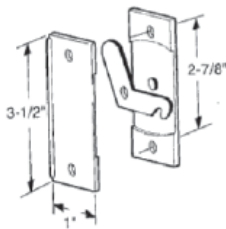

#655
DIE CAST LATCH & PULL SET

#656
LATCH & PULL SET R.H.

#657
LATCH & PULL SET L.H.

#682
KELLER SLIDING DOOR HANDLE

#688
SCREEN DOOR PULL

#691
DELUX LATCH SET

#694
DIE CAST OUTSIDE PULL

#695
ANJAC LATCH & PULL SET

#696
COLUMBIA LATCH & PULL SET

#681
SCREEN DOOR HANDLE ASSY

#10097
INSIDE ONLY FOR #681

#10098
OUTSIDE ONLY FOR #681

#10408
PLASTIC LATCH

#10406
TENSION SPRING

#10407
AIRPLANE LATCH

#690
HI-LITE LATCH SET