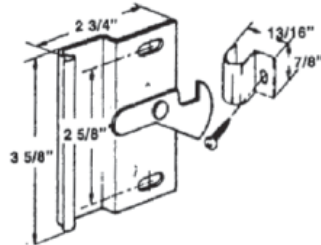

#656
LATCH & PULL SET R.H.