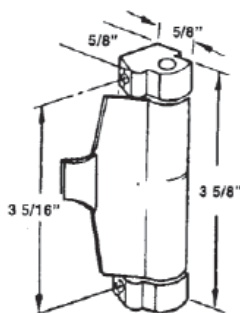

#696
COLUMBIA LATCH & PULL SET

#681
SCREEN DOOR HANDLE ASSY

#10097
INSIDE ONLY FOR #681

#10098
OUTSIDE ONLY FOR #681

#10408
PLASTIC LATCH

#10406
TENSION SPRING

#10407
AIRPLANE LATCH

#690
HI-LITE LATCH SET

#699
INSIDE LATCH & PULL