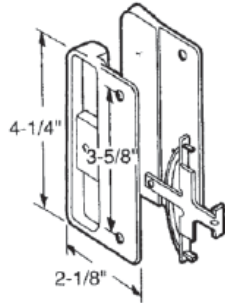

#655
DIE CAST LATCH & PULL SET

#656
LATCH & PULL SET R.H.

#657
LATCH & PULL SET L.H.

#682
KELLER SLIDING DOOR HANDLE

#688
SCREEN DOOR PULL

#691
DELUX LATCH SET

#694
DIE CAST OUTSIDE PULL

#695
ANJAC LATCH & PULL SET

#696
COLUMBIA LATCH & PULL SET

#681
SCREEN DOOR HANDLE ASSY

#10097
INSIDE ONLY FOR #681

#10098
OUTSIDE ONLY FOR #681

#10408
PLASTIC LATCH

#10406
TENSION SPRING

#10407
AIRPLANE LATCH

#690
HI-LITE LATCH SET