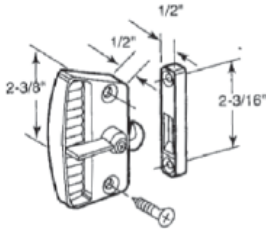

#655
DIE CAST LATCH & PULL SET

#656
LATCH & PULL SET R.H.

#657
LATCH & PULL SET L.H.

#682
KELLER SLIDING DOOR HANDLE

#688
SCREEN DOOR PULL

#691
DELUX LATCH SET

#694
DIE CAST OUTSIDE PULL

#695
ANJAC LATCH & PULL SET

#696
COLUMBIA LATCH & PULL SET

#681
SCREEN DOOR HANDLE ASSY

#10097
INSIDE ONLY FOR #681

#10098
OUTSIDE ONLY FOR #681

#10408
PLASTIC LATCH

#10406
TENSION SPRING

#10407
AIRPLANE LATCH

#690
HI-LITE LATCH SET