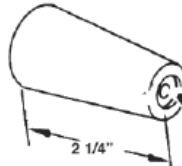

#567
2 1/4" PATIO DOOR BUMPER
BLACK PLASTIC