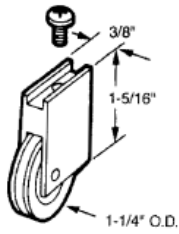

#77
MILLER SCREEN DOOR
WHEEL ASSY

Sliding Screen Door Rollers

www.bartonkramer.com

#73
DARYL SCREEN DOOR
WHEEL ASSY