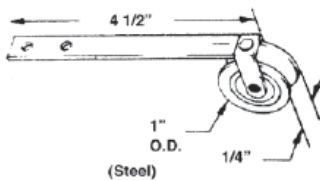

#662
SCREEN DOOR ROLLER ASSY
STEEL WHEEL