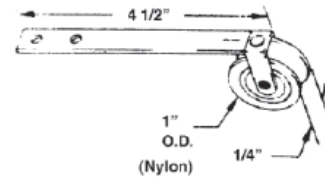

#661
SCREEN DOOR ROLLER ASSY
NYLON WHEEL