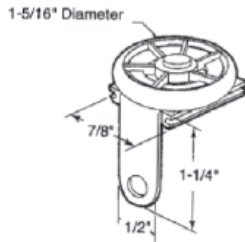

Sliding Screen Door Rollers

www.bartonkramer.com

#687
PEACHTREE ROLLER