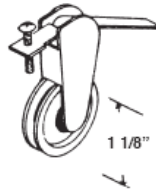

Sliding Screen Door Rollers

www.bartonkramer.com

#569
SLIDING SCREEN DOOR
ROLLER ASSY

#570
SLIDING SCREEN DOOR GUIDE