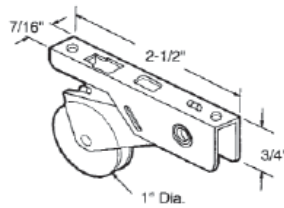

#675
COLUMBIA - UNI-FIT
SCREEN DOOR ROLLER

#684
PEACHTREE SCREEN DOOR ROLLER

#628
"W" ROLLER WITH PIN
NYLON WHEEL

#532
METAL INDUSTRIES ROLLER
STEEL WHEEL

Screen Door Tracks

#551
92" "L" TRACK

#552
92" "U" TRACK