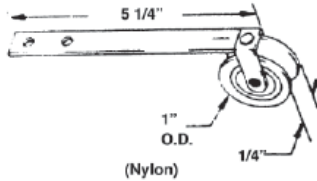

#663
SCREEN DOOR ROLLER ASSY
NYLON WHEEL