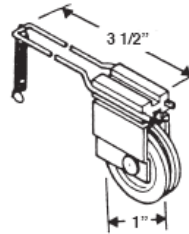

#79
DARYL SCREEN DOOR
WHEEL ASSY