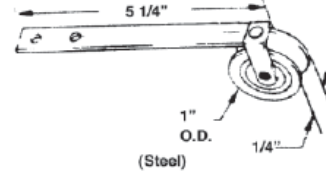

#664
SCREEN DOOR ROLLER ASSY
STEEL WHEEL