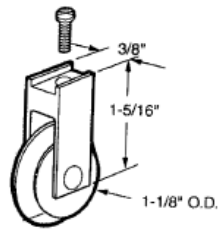

#78
METAL SCREEN DOOR
WHEEL ASSY

#74
MILLER SCREEN DOOR ASSY