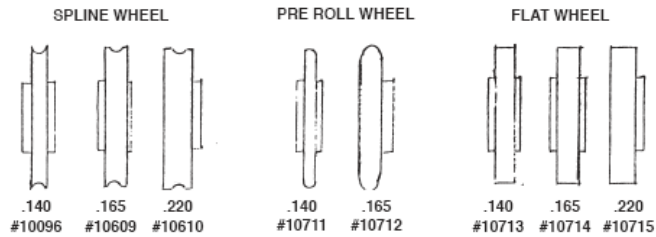

REPLACEMENT WHEELS
FOR
#652 TOOL

SCREW & WASHER SET FOR ABOVE WHEELS #10716