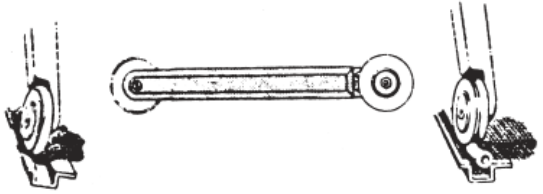

Screen & Spline Rollers

#650
HEAVY DUTY PLASTIC TOOL
w/REPLACEABLE WHEELS

Replacement Wheels

- #10540
GROOVED WHEEL #220
- #10541
GROOVED WHEEL #140 AND FLAT SPLINE
- #10542
WHEEL BEARING

#651
WOOD HANDLE SPLINE TOOL