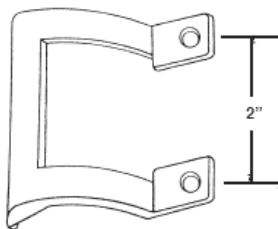

#565  
SHOWER DOOR ROLLER ASSY.  
3/4" FLAT WHEEL

#305  
3/4" SHOWER BUMPER  
CLEAR

Shower Door Hardware

www.bartonkramer.com

#306  
1" SHOWER DOOR BUMPER

#307  
1" SHOWER DOOR BUMPER

#308  
1/2" SHOWER DOOR BUMPER

#10028  
GRAY SHOWER DOOR BUMPER

#298  
SNAP-ON DOOR GUIDE

#299  
SNAP-ON SHOWER DOOR GUIDE

#300  
DOOR BOTTOM GUIDE

#302  
1 1/2" SHOWER DOOR GUIDE

#303  
2 1/8" SHOWER DOOR GUIDE

#304  
1 7/8" SHOWER DOOR GUIDE

SHOWER DOOR HANDLE

#549 CHROME  
#558 GOLD

SHOWER DOOR TOWEL BRACKET SINGLE BRACKET

#580 CHROME  
#566 GOLD

SHOWER DOOR TOWEL BRACKET DOUBLE BRACKET

#553 CHROME  
#554 GOLD

#557  
BINDING POST & SCREW

101" BAR FOR ABOVE BRACKETS