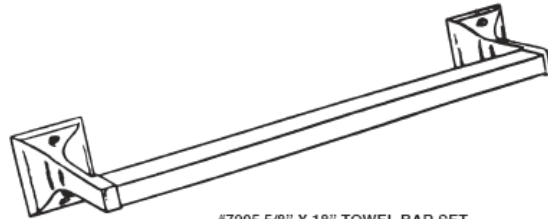

### Chrome - Exposed Screw

#7200  
TWIN ROBE HOOK

#7201  
TOOTH BRUSH/TUMBLER  
HOLDER

#7202  
SOAP DISH

#7203  
TOWEL RING

#7204  
SURFACE PAPER HOLDER

#7205 5/8" X 18" TOWEL BAR SET  
#7206 5/8" X 24" TOWEL BAR SET