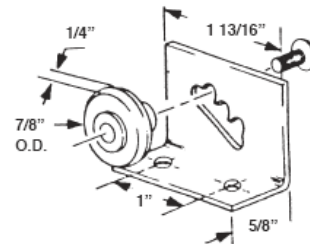

#35  
SHOWER DOOR WHEEL  
7/8" OVAL

#500  
SHOWER DOOR WHEEL  
7/8" FLAT

#501  
SHOWER DOOR WHEEL  
3/4" FLAT

#502  
SHOWER DOOR WHEEL  
3/4" OVAL

#301  
ADJUSTABLE WHEEL ASSY.

#1004  
SHOWER DOOR CATCH ASSY.

#1001  
SHOWER DOOR ROLLER ASSY.  
3/4" FLAT WHEEL

#1002  
SHOWER DOOR ROLLER ASSY.  
3/4" OVAL WHEEL

#1003  
SHOWER DOOR ROLLER  
7/8" OVAL WHEEL

#563  
SHOWER DOOR ROLLER ASSY.  
15/16" FLAT WHEEL

#564  
SHOWER DOOR ROLLER ASSY.  
3/4" FLAT WHEEL