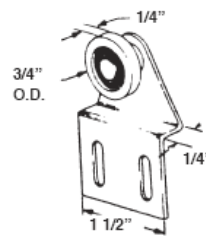

#565
SHOWER DOOR ROLLER ASSY.
3/4" FLAT WHEEL