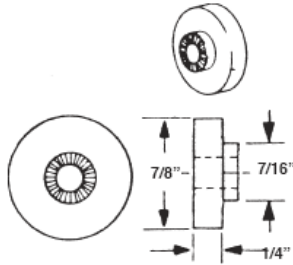

#35  
SHOWER DOOR WHEEL  
7/8" OVAL

#500  
SHOWER DOOR WHEEL  
7/8" FLAT

#501  
SHOWER DOOR WHEEL  
3/4" FLAT

#502  
SHOWER DOOR WHEEL  
3/4" OVAL

#301  
ADJUSTABLE WHEEL ASSY.

#1004  
SHOWER DOOR CATCH ASSY.

#1001  
SHOWER DOOR ROLLER ASSY.  
3/4" FLAT WHEEL

#1002  
SHOWER DOOR ROLLER ASSY.  
3/4" OVAL WHEEL

#1003  
SHOWER DOOR ROLLER  
7/8" OVAL WHEEL

#563  
SHOWER DOOR ROLLER ASSY.  
15/16" FLAT WHEEL

#564  
SHOWER DOOR ROLLER ASSY.  
3/4" FLAT WHEEL