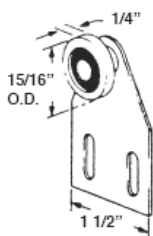

#35  
SHOWER DOOR WHEEL  
7/8" OVAL

#500  
SHOWER DOOR WHEEL  
7/8" FLAT

#501  
SHOWER DOOR WHEEL  
3/4" FLAT

#502  
SHOWER DOOR WHEEL  
3/4" OVAL

#301  
ADJUSTABLE WHEEL ASSY.

#1004  
SHOWER DOOR CATCH ASSY.

#1001  
SHOWER DOOR ROLLER ASSY.  
3/4" FLAT WHEEL

#1002  
SHOWER DOOR ROLLER ASSY.  
3/4" OVAL WHEEL

#1003  
SHOWER DOOR ROLLER  
7/8" OVAL WHEEL

#563  
SHOWER DOOR ROLLER ASSY.  
15/16" FLAT WHEEL

#564  
SHOWER DOOR ROLLER ASSY.  
3/4" FLAT WHEEL