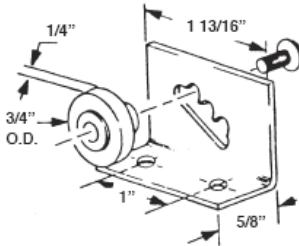

#35  
SHOWER DOOR WHEEL  
7/8" OVAL

#500  
SHOWER DOOR WHEEL  
7/8" FLAT

#501  
SHOWER DOOR WHEEL  
3/4" FLAT

#502  
SHOWER DOOR WHEEL  
3/4" OVAL

#301  
ADJUSTABLE WHEEL ASSY.

#1004  
SHOWER DOOR CATCH ASSY.

#1001  
SHOWER DOOR ROLLER ASSY.  
3/4" FLAT WHEEL

#1002  
SHOWER DOOR ROLLER ASSY.  
3/4" OVAL WHEEL

#1003  
SHOWER DOOR ROLLER  
7/8" OVAL WHEEL

#563  
SHOWER DOOR ROLLER ASSY.  
15/16" FLAT WHEEL

#564  
SHOWER DOOR ROLLER ASSY.  
3/4" FLAT WHEEL