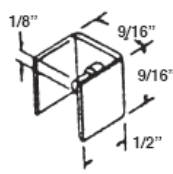

#299
SNAP-ON SHOWER DOOR GUIDE