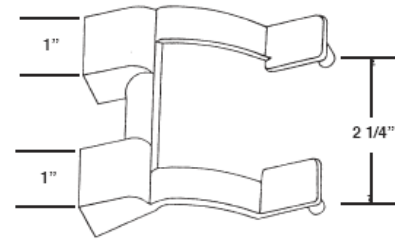

SHOWER DOOR HANDLE

#549 CHROME  
#558 GOLD

SHOWER DOOR TOWEL BRACKET SINGLE BRACKET

#580 CHROME  
#566 GOLD

SHOWER DOOR TOWEL BRACKET DOUBLE BRACKET

#553 CHROME  
#554 GOLD

#557  
BINDING POST & SCREW

101" BAR FOR ABOVE BRACKETS