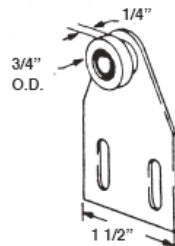

#35  
SHOWER DOOR WHEEL  
7/8" OVAL

#500  
SHOWER DOOR WHEEL  
7/8" FLAT

#501  
SHOWER DOOR WHEEL  
3/4" FLAT

#502  
SHOWER DOOR WHEEL  
3/4" OVAL

#301  
ADJUSTABLE WHEEL ASSY.

#1004  
SHOWER DOOR CATCH ASSY.

#1001  
SHOWER DOOR ROLLER ASSY.  
3/4" FLAT WHEEL

#1002  
SHOWER DOOR ROLLER ASSY.  
3/4" OVAL WHEEL

#1003  
SHOWER DOOR ROLLER  
7/8" OVAL WHEEL

#563  
SHOWER DOOR ROLLER ASSY.  
15/16" FLAT WHEEL

#564  
SHOWER DOOR ROLLER ASSY.  
3/4" FLAT WHEEL