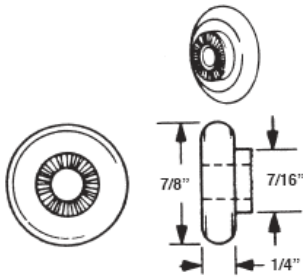

#35  
SHOWER DOOR WHEEL  
7/8" OVAL

#500  
SHOWER DOOR WHEEL  
7/8" FLAT

#501  
SHOWER DOOR WHEEL  
3/4" FLAT

#502  
SHOWER DOOR WHEEL  
3/4" OVAL

#301  
ADJUSTABLE WHEEL ASSY.

#1004  
SHOWER DOOR CATCH ASSY.

#1001  
SHOWER DOOR ROLLER ASSY.  
3/4" FLAT WHEEL

#1002  
SHOWER DOOR ROLLER ASSY.  
3/4" OVAL WHEEL

#1003  
SHOWER DOOR ROLLER  
7/8" OVAL WHEEL

#563  
SHOWER DOOR ROLLER ASSY.  
15/16" FLAT WHEEL

#564  
SHOWER DOOR ROLLER ASSY.  
3/4" FLAT WHEEL

#565  
SHOWER DOOR ROLLER ASSY.  
3/4" FLAT WHEEL

#305  
3/4" SHOWER BUMPER  
CLEAR

Shower Door Hardware

www.bartonkramer.com

#306  
1" SHOWER DOOR BUMPER

#307  
1" SHOWER DOOR BUMPER

#308  
1/2" SHOWER DOOR BUMPER

### Chrome - Concealed Screw

#7207  
TWIN ROBE HOOK

#7208  
TOOTH BRUSH/TUMBLER  
HOLDER

#7209  
SOAP DISH

#7211  
TOWEL RING

#7210  
SURFACE PAPER HOLDER

#7212 3/4" X 18" TOWEL BAR SET  
#7213 3/4" X 24" TOWEL BAR SET