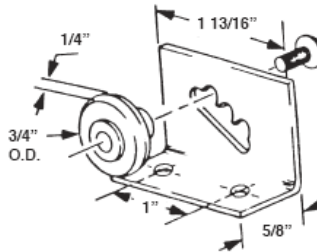

#35  
SHOWER DOOR WHEEL  
7/8" OVAL

#500  
SHOWER DOOR WHEEL  
7/8" FLAT

#501  
SHOWER DOOR WHEEL  
3/4" FLAT

#502  
SHOWER DOOR WHEEL  
3/4" OVAL

#301  
ADJUSTABLE WHEEL ASSY.

#1004  
SHOWER DOOR CATCH ASSY.

#1001  
SHOWER DOOR ROLLER ASSY.  
3/4" FLAT WHEEL

#1002  
SHOWER DOOR ROLLER ASSY.  
3/4" OVAL WHEEL

#1003  
SHOWER DOOR ROLLER  
7/8" OVAL WHEEL

#563  
SHOWER DOOR ROLLER ASSY.  
15/16" FLAT WHEEL

#564  
SHOWER DOOR ROLLER ASSY.  
3/4" FLAT WHEEL