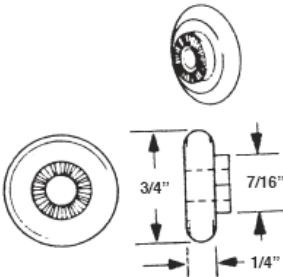

#35  
SHOWER DOOR WHEEL  
7/8" OVAL

#500  
SHOWER DOOR WHEEL  
7/8" FLAT

#501  
SHOWER DOOR WHEEL  
3/4" FLAT

#502  
SHOWER DOOR WHEEL  
3/4" OVAL

#301  
ADJUSTABLE WHEEL ASSY.

#1004  
SHOWER DOOR CATCH ASSY.

#1001  
SHOWER DOOR ROLLER ASSY.  
3/4" FLAT WHEEL

#1002  
SHOWER DOOR ROLLER ASSY.  
3/4" OVAL WHEEL

#1003  
SHOWER DOOR ROLLER  
7/8" OVAL WHEEL

#563  
SHOWER DOOR ROLLER ASSY.  
15/16" FLAT WHEEL

#564  
SHOWER DOOR ROLLER ASSY.  
3/4" FLAT WHEEL

### Chrome - Exposed Screw

#7200  
TWIN ROBE HOOK

#7201  
TOOTH BRUSH/TUMBLER  
HOLDER

#7202  
SOAP DISH

#7203  
TOWEL RING

#7204  
SURFACE PAPER HOLDER

#7205 5/8" X 18" TOWEL BAR SET  
#7206 5/8" X 24" TOWEL BAR SET

### Chrome - Concealed Screw

#7207  
TWIN ROBE HOOK

#7208  
TOOTH BRUSH/TUMBLER  
HOLDER

#7209  
SOAP DISH

#7211  
TOWEL RING

#7210  
SURFACE PAPER HOLDER

#7212 3/4" X 18" TOWEL BAR SET  
#7213 3/4" X 24" TOWEL BAR SET