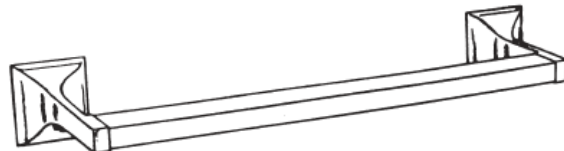

### Chrome - Concealed Screw

#7207  
TWIN ROBE HOOK

#7208  
TOOTH BRUSH/TUMBLER  
HOLDER

#7209  
SOAP DISH

#7211  
TOWEL RING

#7210  
SURFACE PAPER HOLDER

#7212 3/4" X 18" TOWEL BAR SET  
#7213 3/4" X 24" TOWEL BAR SET