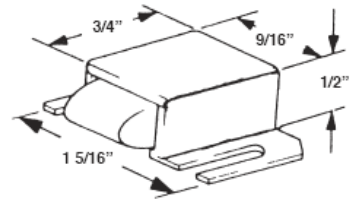

#35  
SHOWER DOOR WHEEL  
7/8" OVAL

#500  
SHOWER DOOR WHEEL  
7/8" FLAT

#501  
SHOWER DOOR WHEEL  
3/4" FLAT

#502  
SHOWER DOOR WHEEL  
3/4" OVAL

#301  
ADJUSTABLE WHEEL ASSY.

#1004  
SHOWER DOOR CATCH ASSY.