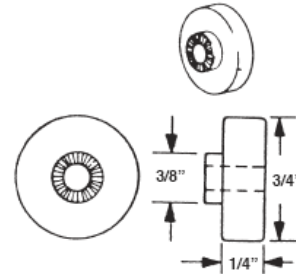

#35  
SHOWER DOOR WHEEL  
7/8" OVAL

#500  
SHOWER DOOR WHEEL  
7/8" FLAT

#501  
SHOWER DOOR WHEEL  
3/4" FLAT

#502  
SHOWER DOOR WHEEL  
3/4" OVAL

#301  
ADJUSTABLE WHEEL ASSY.

#1004  
SHOWER DOOR CATCH ASSY.

#1001  
SHOWER DOOR ROLLER ASSY.  
3/4" FLAT WHEEL

#1002  
SHOWER DOOR ROLLER ASSY.  
3/4" OVAL WHEEL

#1003  
SHOWER DOOR ROLLER  
7/8" OVAL WHEEL

#563  
SHOWER DOOR ROLLER ASSY.  
15/16" FLAT WHEEL

#564  
SHOWER DOOR ROLLER ASSY.  
3/4" FLAT WHEEL

### Chrome - Exposed Screw

#7200  
TWIN ROBE HOOK

#7201  
TOOTH BRUSH/TUMBLER  
HOLDER

#7202  
SOAP DISH

#7203  
TOWEL RING

#7204  
SURFACE PAPER HOLDER

#7205 5/8" X 18" TOWEL BAR SET  
#7206 5/8" X 24" TOWEL BAR SET

### Chrome - Concealed Screw

#7207  
TWIN ROBE HOOK

#7208  
TOOTH BRUSH/TUMBLER  
HOLDER

#7209  
SOAP DISH

#7211  
TOWEL RING

#7210  
SURFACE PAPER HOLDER

#7212 3/4" X 18" TOWEL BAR SET  
#7213 3/4" X 24" TOWEL BAR SET