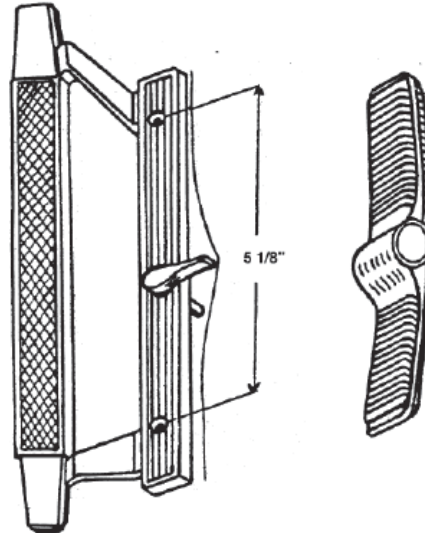

#8008
CHROME LOCK SET WITH KEY
DOWNWARD LOCKING
COMPLETE WITH KEEPER
AND SCREWS

#8017
BRONZE LOCK SET
WITH NIGHT LATCH
COMPLETE WITH KEEPER
AND SCREWS

#8007B
BRONZE LOCK SET
DOWNWARD LOCKING
COMPLETE WITH KEEPER
AND SCREWS

#8008B
BRONZE LOCK SET WITH KEY
DOWNWARD LOCKING
COMPLETE WITH KEEPER
AND SCREWS

#189
1" OVAL HEAD SCREW
CHROME

#189L
1 1/8" OVAL HEAD SCREW
CHROME

#189B
1 1/8" OVAL HEAD SCREW
BRONZE

#440
UNIVERSAL INTERNAL LOCK SET
COMPLETE WITH KEEPER AND SCREWS
#441
UNIVERSAL INTERNAL LOCK SET WITH KEY
COMPLETE WITH KEEPER AND SCREWS

#1202
GLASS DOOR LOCK

#10071
PATIO DOOR INSIDE LOCK
CHROME

#10070
PATIO DOOR OUTSIDE PULL
CHROME

#10686
PATIO DOOR MORTISE LOCK
STEEL
#724 STAINLESS STEEL

#428
R.C. ALUMINUM LOCK SET
WHITE

#10706
THUMB TURN
FOR MORTISE LOCK