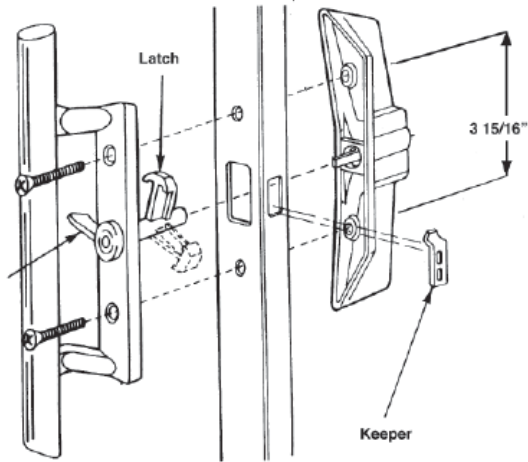

#8008
CHROME LOCK SET WITH KEY
DOWNWARD LOCKING
COMPLETE WITH KEEPER
AND SCREWS

#8017
BRONZE LOCK SET
WITH NIGHT LATCH
COMPLETE WITH KEEPER
AND SCREWS

#8007B
BRONZE LOCK SET
DOWNWARD LOCKING
COMPLETE WITH KEEPER
AND SCREWS

#8008B
BRONZE LOCK SET WITH KEY
DOWNWARD LOCKING
COMPLETE WITH KEEPER
AND SCREWS

#189
1" OVAL HEAD SCREW
CHROME

#189L
1 1/8" OVAL HEAD SCREW
CHROME

#189B
1 1/8" OVAL HEAD SCREW
BRONZE

#440
UNIVERSAL INTERNAL LOCK SET
COMPLETE WITH KEEPER AND SCREWS
#441
UNIVERSAL INTERNAL LOCK SET WITH KEY
COMPLETE WITH KEEPER AND SCREWS