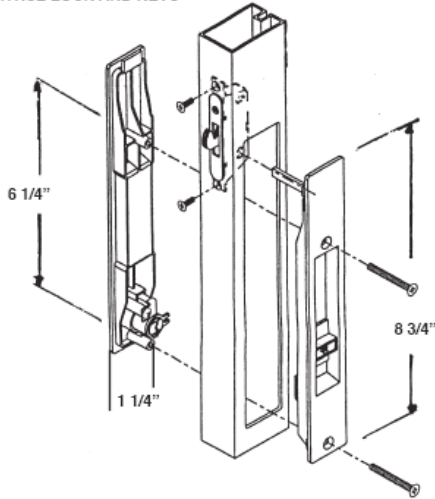

Sliding Glass Door Locks

www.bartonkramer.com

#10023 PLASTIC HOUSING
ADAMS RITE #4431
COMPLETE SET WITH
MORTISE LOCK AND KEYS