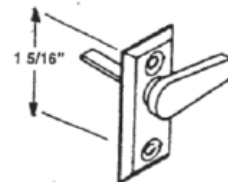

#8008B
BRONZE LOCK SET WITH KEY
DOWNWARD LOCKING
COMPLETE WITH KEEPER
AND SCREWS

#189
1" OVAL HEAD SCREW
CHROME

#189L
1 1/8" OVAL HEAD SCREW
CHROME

#189B
1 1/8" OVAL HEAD SCREW
BRONZE

#440
UNIVERSAL INTERNAL LOCK SET
COMPLETE WITH KEEPER AND SCREWS
#441
UNIVERSAL INTERNAL LOCK SET WITH KEY
COMPLETE WITH KEEPER AND SCREWS

#1202
GLASS DOOR LOCK

#10071
PATIO DOOR INSIDE LOCK
CHROME

#10070
PATIO DOOR OUTSIDE PULL
CHROME

#10686
PATIO DOOR MORTISE LOCK
STEEL
#724 STAINLESS STEEL

#428
R.C. ALUMINUM LOCK SET
WHITE

#10706
THUMB TURN
FOR MORTISE LOCK