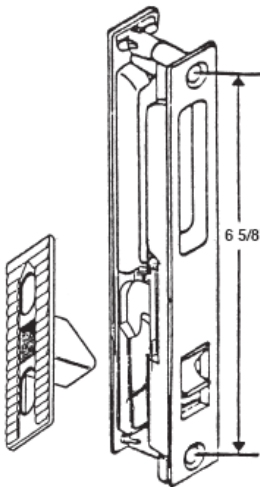

USE KEEPER #487
ON PAGE 77

#1200
CROSSLY LOCK

USE KEEPER #490
ON PAGE 77

#492
MILLER THUMB LATCH

#493
DARYL THUMB LATCH

#10357
CHROME LOCK SET
WITH NIGHT LATCH
COMPLETE WITH KEEPER
AND SCREWS

#8007
CHROME LOCK SET
DOWNWARD LOCKING
COMPLETE WITH KEEPER
AND SCREWS

#8008
CHROME LOCK SET WITH KEY
DOWNWARD LOCKING
COMPLETE WITH KEEPER
AND SCREWS

#8017
BRONZE LOCK SET
WITH NIGHT LATCH
COMPLETE WITH KEEPER
AND SCREWS

#8007B
BRONZE LOCK SET
DOWNWARD LOCKING
COMPLETE WITH KEEPER
AND SCREWS

#8008B
BRONZE LOCK SET WITH KEY
DOWNWARD LOCKING
COMPLETE WITH KEEPER
AND SCREWS

#189
1" OVAL HEAD SCREW
CHROME

#189L
1 1/8" OVAL HEAD SCREW
CHROME

#189B
1 1/8" OVAL HEAD SCREW
BRONZE

#440
UNIVERSAL INTERNAL LOCK SET
COMPLETE WITH KEEPER AND SCREWS
#441
UNIVERSAL INTERNAL LOCK SET WITH KEY
COMPLETE WITH KEEPER AND SCREWS