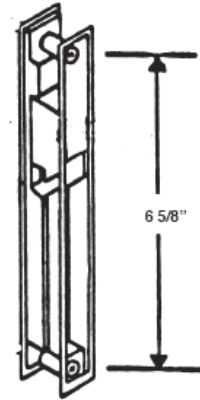

#445B
BRONZE LOCK SET WITH KEY
COMPLETE WITH KEEPER
AND SCREWS

#8064
PATIO DOOR LOCK Z CAM

#8065
PATIO DOOR LOCK C CAM

#8060
PATIO DOOR LOCK P CAM

#8061
PATIO DOOR LOCK K CAM

#8062
PATIO DOOR LOCK X CAM

#8063
PATIO DOOR LOCK S CAM

#444W
WHITE LOCK SET
COMPLETE WITH KEEPER
AND SCREWS

#445W
WHITE LOCK SET WITH KEY
COMPLETE WITH KEEPER
AND SCREWS

#10066
DUMMY PATIO DOOR LOCK

#433
DARYL LOCK ASSEMBLY

USE KEEPER #489
ON PAGE 77

#435
MILLER LOCK ASSEMBLY

USE KEEPER #487
ON PAGE 77

#1200
CROSSLY LOCK

USE KEEPER #490
ON PAGE 77

#492
MILLER THUMB LATCH

#493
DARYL THUMB LATCH

#10357
CHROME LOCK SET
WITH NIGHT LATCH
COMPLETE WITH KEEPER
AND SCREWS

#8007
CHROME LOCK SET
DOWNWARD LOCKING
COMPLETE WITH KEEPER
AND SCREWS