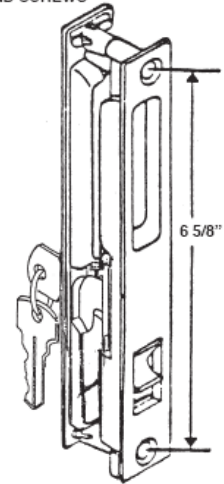

#445B
BRONZE LOCK SET WITH KEY
COMPLETE WITH KEEPER
AND SCREWS

#8064
PATIO DOOR LOCK Z CAM

#8065
PATIO DOOR LOCK C CAM

#8060
PATIO DOOR LOCK P CAM

#8061
PATIO DOOR LOCK K CAM

#8062
PATIO DOOR LOCK X CAM

#8063
PATIO DOOR LOCK S CAM

USE KEEPER #487
ON PAGE 77

#1200
CROSSLY LOCK

USE KEEPER #490
ON PAGE 77

#492
MILLER THUMB LATCH

#493
DARYL THUMB LATCH

#10357
CHROME LOCK SET
WITH NIGHT LATCH
COMPLETE WITH KEEPER
AND SCREWS

#8007
CHROME LOCK SET
DOWNWARD LOCKING
COMPLETE WITH KEEPER
AND SCREWS

#8008
CHROME LOCK SET WITH KEY
DOWNWARD LOCKING
COMPLETE WITH KEEPER
AND SCREWS

#8017
BRONZE LOCK SET
WITH NIGHT LATCH
COMPLETE WITH KEEPER
AND SCREWS

#8007B
BRONZE LOCK SET
DOWNWARD LOCKING
COMPLETE WITH KEEPER
AND SCREWS

#8008B
BRONZE LOCK SET WITH KEY
DOWNWARD LOCKING
COMPLETE WITH KEEPER
AND SCREWS

#189
1" OVAL HEAD SCREW
CHROME

#189L
1 1/8" OVAL HEAD SCREW
CHROME

#189B
1 1/8" OVAL HEAD SCREW
BRONZE

#440
UNIVERSAL INTERNAL LOCK SET
COMPLETE WITH KEEPER AND SCREWS
#441
UNIVERSAL INTERNAL LOCK SET WITH KEY
COMPLETE WITH KEEPER AND SCREWS