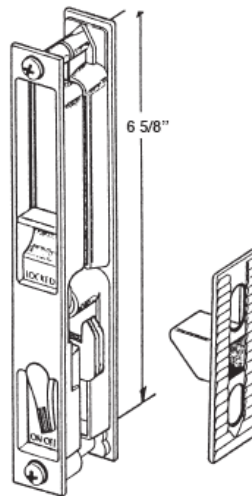

USE KEEPER #487
ON PAGE 77

#1200
CROSSLY LOCK

USE KEEPER #490
ON PAGE 77

#492
MILLER THUMB LATCH

#493
DARYL THUMB LATCH

#10357
CHROME LOCK SET
WITH NIGHT LATCH
COMPLETE WITH KEEPER
AND SCREWS

#8007
CHROME LOCK SET
DOWNWARD LOCKING
COMPLETE WITH KEEPER
AND SCREWS

#8008
CHROME LOCK SET WITH KEY
DOWNWARD LOCKING
COMPLETE WITH KEEPER
AND SCREWS

#8017
BRONZE LOCK SET
WITH NIGHT LATCH
COMPLETE WITH KEEPER
AND SCREWS

#8007B
BRONZE LOCK SET
DOWNWARD LOCKING
COMPLETE WITH KEEPER
AND SCREWS

#8008B
BRONZE LOCK SET WITH KEY
DOWNWARD LOCKING
COMPLETE WITH KEEPER
AND SCREWS

#189
1" OVAL HEAD SCREW
CHROME

#189L
1 1/8" OVAL HEAD SCREW
CHROME

#189B
1 1/8" OVAL HEAD SCREW
BRONZE

#440
UNIVERSAL INTERNAL LOCK SET
COMPLETE WITH KEEPER AND SCREWS
#441
UNIVERSAL INTERNAL LOCK SET WITH KEY
COMPLETE WITH KEEPER AND SCREWS