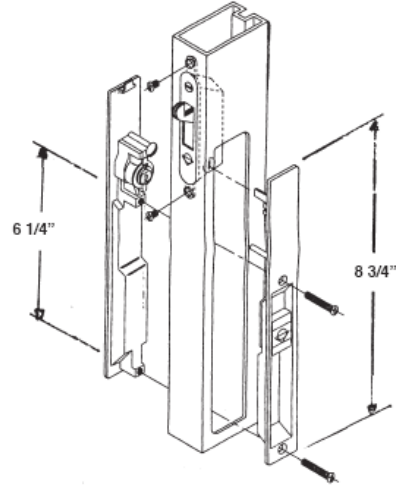

#10024 METAL HOUSING
ADAMS RITE #4190
COMPLETE SET WITH
MORTISE LOCK AND KEYS