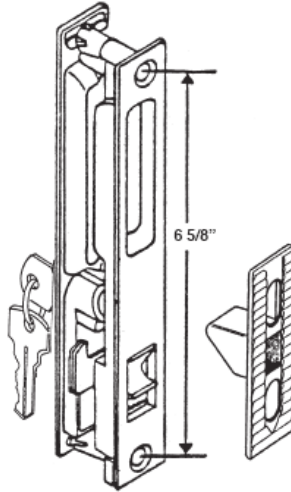

#444
CHROME LOCK SET
COMPLETE WITH KEEPER
AND SCREWS

#445
CHROME LOCK SET WITH KEY
COMPLETE WITH KEEPER
AND SCREWS

#431
1 1/8" KEY CYLINDER

#432
1" KEY CYLINDER

#400
KEY BLANK

#10067
BRONZE LOCK SET
COMPLETE WITH KEEPER
AND SCREWS

#445B
BRONZE LOCK SET WITH KEY
COMPLETE WITH KEEPER
AND SCREWS

#8064
PATIO DOOR LOCK Z CAM

#8065
PATIO DOOR LOCK C CAM

#8060
PATIO DOOR LOCK P CAM

#8061
PATIO DOOR LOCK K CAM

#8062
PATIO DOOR LOCK X CAM

#8063
PATIO DOOR LOCK S CAM