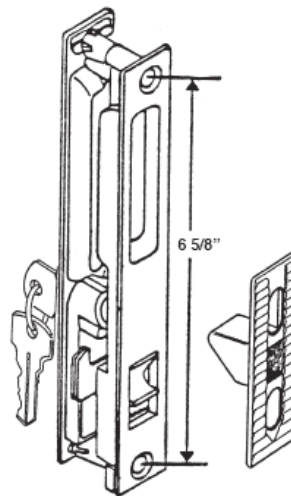

#444
CHROME LOCK SET
COMPLETE WITH KEEPER
AND SCREWS

#445
CHROME LOCK SET WITH KEY
COMPLETE WITH KEEPER
AND SCREWS

#431
1 1/8" KEY CYLINDER

#432
1" KEY CYLINDER

#400
KEY BLANK

#10067
BRONZE LOCK SET
COMPLETE WITH KEEPER
AND SCREWS

#445B
BRONZE LOCK SET WITH KEY
COMPLETE WITH KEEPER
AND SCREWS

#8064
PATIO DOOR LOCK Z CAM

#8065
PATIO DOOR LOCK C CAM

#8060
PATIO DOOR LOCK P CAM

#8061
PATIO DOOR LOCK K CAM

#8062
PATIO DOOR LOCK X CAM

#8063
PATIO DOOR LOCK S CAM