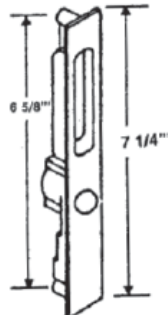

#8008B
BRONZE LOCK SET WITH KEY
DOWNWARD LOCKING
COMPLETE WITH KEEPER
AND SCREWS

#189
1" OVAL HEAD SCREW
CHROME

#189L
1 1/8" OVAL HEAD SCREW
CHROME

#189B
1 1/8" OVAL HEAD SCREW
BRONZE

#440
UNIVERSAL INTERNAL LOCK SET
COMPLETE WITH KEEPER AND SCREWS
#441
UNIVERSAL INTERNAL LOCK SET WITH KEY
COMPLETE WITH KEEPER AND SCREWS

#1202
GLASS DOOR LOCK

#10071
PATIO DOOR INSIDE LOCK
CHROME

#10070
PATIO DOOR OUTSIDE PULL
CHROME

#10686
PATIO DOOR MORTISE LOCK
STEEL
#724 STAINLESS STEEL

#428
R.C. ALUMINUM LOCK SET
WHITE

#10706
THUMB TURN
FOR MORTISE LOCK