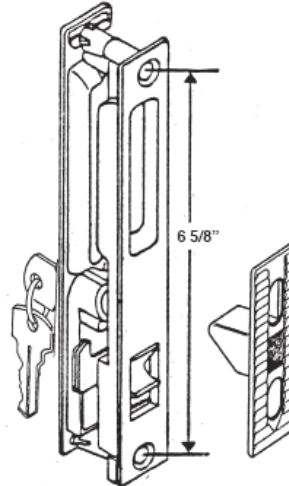

#445W
WHITE LOCK SET WITH KEY
COMPLETE WITH KEEPER
AND SCREWS