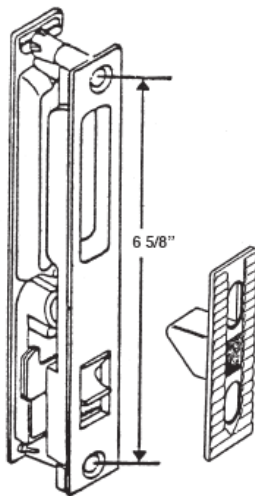

#444
CHROME LOCK SET
COMPLETE WITH KEEPER
AND SCREWS

#445
CHROME LOCK SET WITH KEY
COMPLETE WITH KEEPER
AND SCREWS

#431
1 1/8" KEY CYLINDER

#432
1" KEY CYLINDER

#400
KEY BLANK

#10067
BRONZE LOCK SET
COMPLETE WITH KEEPER
AND SCREWS

#445B
BRONZE LOCK SET WITH KEY
COMPLETE WITH KEEPER
AND SCREWS

#8064
PATIO DOOR LOCK Z CAM

#8065
PATIO DOOR LOCK C CAM

#8060
PATIO DOOR LOCK P CAM

#8061
PATIO DOOR LOCK K CAM

#8062
PATIO DOOR LOCK X CAM

#8063
PATIO DOOR LOCK S CAM