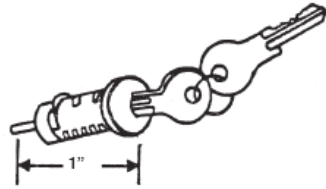

#444
CHROME LOCK SET
COMPLETE WITH KEEPER
AND SCREWS

#445
CHROME LOCK SET WITH KEY
COMPLETE WITH KEEPER
AND SCREWS

#431
1 1/8" KEY CYLINDER

#432
1" KEY CYLINDER

#400
KEY BLANK

#10067
BRONZE LOCK SET
COMPLETE WITH KEEPER
AND SCREWS