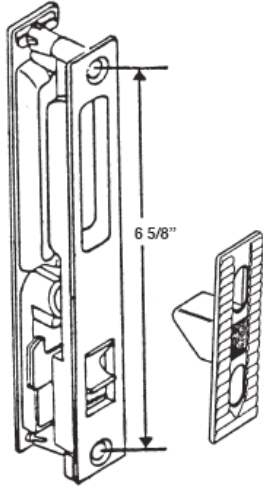

#444W
WHITE LOCK SET
COMPLETE WITH KEEPER
AND SCREWS