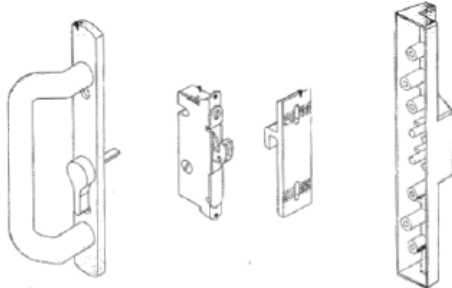

#8008B
BRONZE LOCK SET WITH KEY
DOWNWARD LOCKING
COMPLETE WITH KEEPER
AND SCREWS

#189
1" OVAL HEAD SCREW
CHROME

#189L
1 1/8" OVAL HEAD SCREW
CHROME

#189B
1 1/8" OVAL HEAD SCREW
BRONZE

#440
UNIVERSAL INTERNAL LOCK SET
COMPLETE WITH KEEPER AND SCREWS
#441
UNIVERSAL INTERNAL LOCK SET WITH KEY
COMPLETE WITH KEEPER AND SCREWS

#1202
GLASS DOOR LOCK

#10071
PATIO DOOR INSIDE LOCK
CHROME

#10070
PATIO DOOR OUTSIDE PULL
CHROME

#10686
PATIO DOOR MORTISE LOCK
STEEL
#724 STAINLESS STEEL

#428
R.C. ALUMINUM LOCK SET
WHITE

#10706
THUMB TURN
FOR MORTISE LOCK