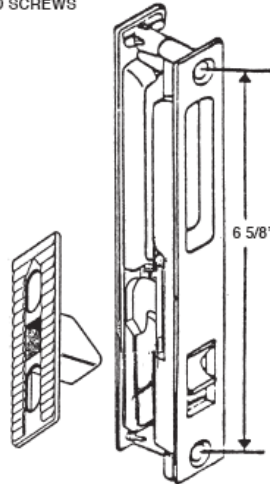

USE KEEPER #487
ON PAGE 77

#1200
CROSSLY LOCK

USE KEEPER #490
ON PAGE 77

#492
MILLER THUMB LATCH

#493
DARYL THUMB LATCH

#10357
CHROME LOCK SET
WITH NIGHT LATCH
COMPLETE WITH KEEPER
AND SCREWS

#8007
CHROME LOCK SET
DOWNWARD LOCKING
COMPLETE WITH KEEPER
AND SCREWS

#8008
CHROME LOCK SET WITH KEY
DOWNWARD LOCKING
COMPLETE WITH KEEPER
AND SCREWS

#8017
BRONZE LOCK SET
WITH NIGHT LATCH
COMPLETE WITH KEEPER
AND SCREWS

#8007B
BRONZE LOCK SET
DOWNWARD LOCKING
COMPLETE WITH KEEPER
AND SCREWS