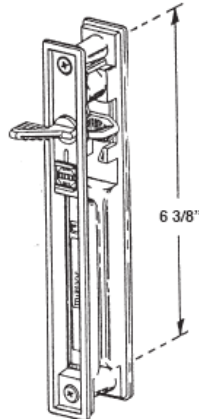

#445B
BRONZE LOCK SET WITH KEY
COMPLETE WITH KEEPER
AND SCREWS

#8064
PATIO DOOR LOCK Z CAM

#8065
PATIO DOOR LOCK C CAM

#8060
PATIO DOOR LOCK P CAM

#8061
PATIO DOOR LOCK K CAM

#8062
PATIO DOOR LOCK X CAM

#8063
PATIO DOOR LOCK S CAM

#444W
WHITE LOCK SET
COMPLETE WITH KEEPER
AND SCREWS

#445W
WHITE LOCK SET WITH KEY
COMPLETE WITH KEEPER
AND SCREWS

#10066
DUMMY PATIO DOOR LOCK

#433
DARYL LOCK ASSEMBLY

USE KEEPER #489
ON PAGE 77

#435
MILLER LOCK ASSEMBLY

USE KEEPER #487
ON PAGE 77

#1200
CROSSLY LOCK

USE KEEPER #490
ON PAGE 77

#492
MILLER THUMB LATCH

#493
DARYL THUMB LATCH

#10357
CHROME LOCK SET
WITH NIGHT LATCH
COMPLETE WITH KEEPER
AND SCREWS

#8007
CHROME LOCK SET
DOWNWARD LOCKING
COMPLETE WITH KEEPER
AND SCREWS

#8008
CHROME LOCK SET WITH KEY
DOWNWARD LOCKING
COMPLETE WITH KEEPER
AND SCREWS

#8017
BRONZE LOCK SET
WITH NIGHT LATCH
COMPLETE WITH KEEPER
AND SCREWS

#8007B
BRONZE LOCK SET
DOWNWARD LOCKING
COMPLETE WITH KEEPER
AND SCREWS