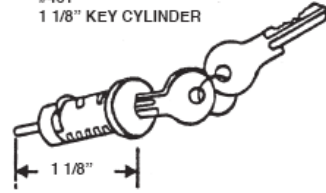

#444
CHROME LOCK SET
COMPLETE WITH KEEPER
AND SCREWS

#445
CHROME LOCK SET WITH KEY
COMPLETE WITH KEEPER
AND SCREWS

#431
1 1/8" KEY CYLINDER

#432
1" KEY CYLINDER

#400
KEY BLANK

#10067
BRONZE LOCK SET
COMPLETE WITH KEEPER
AND SCREWS

#445B
BRONZE LOCK SET WITH KEY
COMPLETE WITH KEEPER
AND SCREWS

#8064
PATIO DOOR LOCK Z CAM

#8065
PATIO DOOR LOCK C CAM

#8060
PATIO DOOR LOCK P CAM

#8061
PATIO DOOR LOCK K CAM

#8062
PATIO DOOR LOCK X CAM

#8063
PATIO DOOR LOCK S CAM