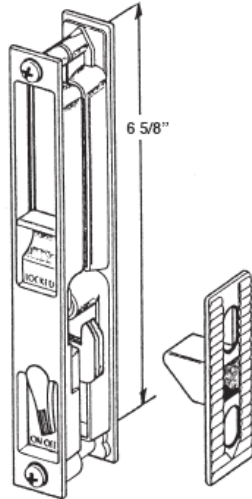

USE KEEPER #487
ON PAGE 77

#1200
CROSSLY LOCK

USE KEEPER #490
ON PAGE 77

#492
MILLER THUMB LATCH

#493
DARYL THUMB LATCH

#10357
CHROME LOCK SET
WITH NIGHT LATCH
COMPLETE WITH KEEPER
AND SCREWS

#8007
CHROME LOCK SET
DOWNWARD LOCKING
COMPLETE WITH KEEPER
AND SCREWS

#8008
CHROME LOCK SET WITH KEY
DOWNWARD LOCKING
COMPLETE WITH KEEPER
AND SCREWS

#8017
BRONZE LOCK SET
WITH NIGHT LATCH
COMPLETE WITH KEEPER
AND SCREWS

#8007B
BRONZE LOCK SET
DOWNWARD LOCKING
COMPLETE WITH KEEPER
AND SCREWS

#8008B
BRONZE LOCK SET WITH KEY
DOWNWARD LOCKING
COMPLETE WITH KEEPER
AND SCREWS

#189
1" OVAL HEAD SCREW
CHROME

#189L
1 1/8" OVAL HEAD SCREW
CHROME

#189B
1 1/8" OVAL HEAD SCREW
BRONZE

#440
UNIVERSAL INTERNAL LOCK SET
COMPLETE WITH KEEPER AND SCREWS
#441
UNIVERSAL INTERNAL LOCK SET WITH KEY
COMPLETE WITH KEEPER AND SCREWS