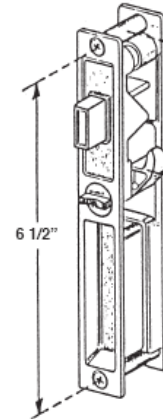

#445B
BRONZE LOCK SET WITH KEY
COMPLETE WITH KEEPER
AND SCREWS

#8064
PATIO DOOR LOCK Z CAM

#8065
PATIO DOOR LOCK C CAM

#8060
PATIO DOOR LOCK P CAM

#8061
PATIO DOOR LOCK K CAM

#8062
PATIO DOOR LOCK X CAM

#8063
PATIO DOOR LOCK S CAM

#444W
WHITE LOCK SET
COMPLETE WITH KEEPER
AND SCREWS

#445W
WHITE LOCK SET WITH KEY
COMPLETE WITH KEEPER
AND SCREWS

#10066
DUMMY PATIO DOOR LOCK

#433
DARYL LOCK ASSEMBLY

USE KEEPER #489
ON PAGE 77

#435
MILLER LOCK ASSEMBLY

USE KEEPER #487
ON PAGE 77

#1200
CROSSLY LOCK

USE KEEPER #490
ON PAGE 77

#492
MILLER THUMB LATCH

#493
DARYL THUMB LATCH

#10357
CHROME LOCK SET
WITH NIGHT LATCH
COMPLETE WITH KEEPER
AND SCREWS

#8007
CHROME LOCK SET
DOWNWARD LOCKING
COMPLETE WITH KEEPER
AND SCREWS

#8008B
BRONZE LOCK SET WITH KEY
DOWNWARD LOCKING
COMPLETE WITH KEEPER
AND SCREWS

#189
1" OVAL HEAD SCREW
CHROME

#189L
1 1/8" OVAL HEAD SCREW
CHROME

#189B
1 1/8" OVAL HEAD SCREW
BRONZE

#440
UNIVERSAL INTERNAL LOCK SET
COMPLETE WITH KEEPER AND SCREWS
#441
UNIVERSAL INTERNAL LOCK SET WITH KEY
COMPLETE WITH KEEPER AND SCREWS