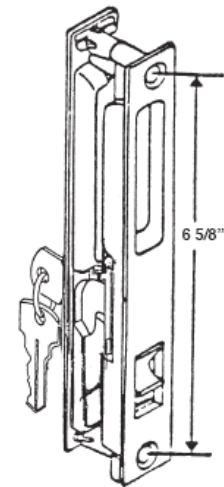

USE KEEPER #487
ON PAGE 77

#1200
CROSSLY LOCK

USE KEEPER #490
ON PAGE 77

#492
MILLER THUMB LATCH

#493
DARYL THUMB LATCH

#10357
CHROME LOCK SET
WITH NIGHT LATCH
COMPLETE WITH KEEPER
AND SCREWS

#8007
CHROME LOCK SET
DOWNWARD LOCKING
COMPLETE WITH KEEPER
AND SCREWS

#8008
CHROME LOCK SET WITH KEY
DOWNWARD LOCKING
COMPLETE WITH KEEPER
AND SCREWS

#8017
BRONZE LOCK SET
WITH NIGHT LATCH
COMPLETE WITH KEEPER
AND SCREWS

#8007B
BRONZE LOCK SET
DOWNWARD LOCKING
COMPLETE WITH KEEPER
AND SCREWS

#8008B
BRONZE LOCK SET WITH KEY
DOWNWARD LOCKING
COMPLETE WITH KEEPER
AND SCREWS

#189
1" OVAL HEAD SCREW
CHROME

#189L
1 1/8" OVAL HEAD SCREW
CHROME

#189B
1 1/8" OVAL HEAD SCREW
BRONZE

#440
UNIVERSAL INTERNAL LOCK SET
COMPLETE WITH KEEPER AND SCREWS
#441
UNIVERSAL INTERNAL LOCK SET WITH KEY
COMPLETE WITH KEEPER AND SCREWS