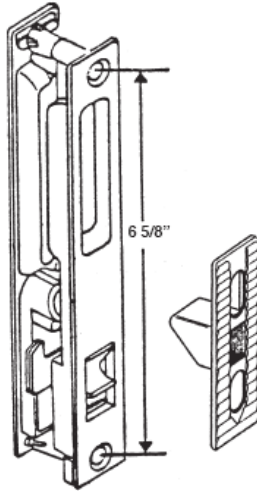

#444
CHROME LOCK SET
COMPLETE WITH KEEPER
AND SCREWS

#445
CHROME LOCK SET WITH KEY
COMPLETE WITH KEEPER
AND SCREWS

#431
1 1/8" KEY CYLINDER

#432
1" KEY CYLINDER

#400
KEY BLANK

#10067
BRONZE LOCK SET
COMPLETE WITH KEEPER
AND SCREWS

#445B
BRONZE LOCK SET WITH KEY
COMPLETE WITH KEEPER
AND SCREWS

#8064
PATIO DOOR LOCK Z CAM

#8065
PATIO DOOR LOCK C CAM

#8060
PATIO DOOR LOCK P CAM

#8061
PATIO DOOR LOCK K CAM

#8062
PATIO DOOR LOCK X CAM

#8063
PATIO DOOR LOCK S CAM