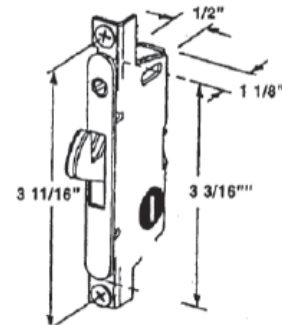

#8008B
BRONZE LOCK SET WITH KEY
DOWNWARD LOCKING
COMPLETE WITH KEEPER
AND SCREWS

#189
1" OVAL HEAD SCREW
CHROME

#189L
1 1/8" OVAL HEAD SCREW
CHROME

#189B
1 1/8" OVAL HEAD SCREW
BRONZE

#440
UNIVERSAL INTERNAL LOCK SET
COMPLETE WITH KEEPER AND SCREWS
#441
UNIVERSAL INTERNAL LOCK SET WITH KEY
COMPLETE WITH KEEPER AND SCREWS

#1202
GLASS DOOR LOCK

#10071
PATIO DOOR INSIDE LOCK
CHROME

#10070
PATIO DOOR OUTSIDE PULL
CHROME

#10686
PATIO DOOR MORTISE LOCK
STEEL
#724 STAINLESS STEEL

#428
R.C. ALUMINUM LOCK SET
WHITE

#10706
THUMB TURN
FOR MORTISE LOCK