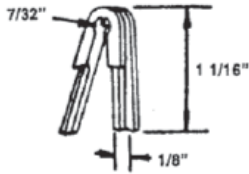

Sliding Glass Door and Screen Door Guides

www.bartonkramer.com

#480
MILLER TOP RAIL GUIDE

#481
LAWSON TOP GUIDE

#482
LAWSON BOTTOM GUIDE

#483
DARYL TOP RAIL GUIDE

#496
SCREEN DOOR GUIDE

#497
DARYL BOTTOM RAIL GUIDE

#670
SLIDING SCREEN DOOR GUIDE

#10093
CROSSLY TOP

#672
SLIDING SCREEN DOOR GUIDE

#673
LUMIDOR SCREEN DOOR GUIDE

#674
SLIDING SCREEN DOOR GUIDE

#495
SCREEN DOOR GUIDE

#10186
NEW T.M. BOTTOM GUIDE

#10141
TUCKER SCREEN GUIDE W/SPRING