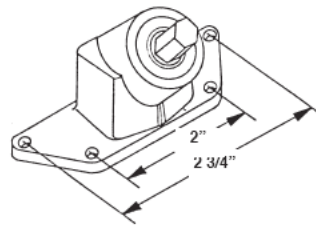

Call For Availability

#1306  
STANLEY VENT HINGE - PAIRS

#902  
3/8" HEX HANDLE

#1329  
STANLEY #40 CENTER GEAR

#1345  
STANLEY 6" HEX SHAFT

#1346  
STANLEY VENT HINGE PAIRS

#1347  
STANLEY ANGLE ADAPTER

#1349  
STANLEY L.H. JACK