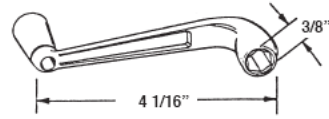

Call For Availability

#1306  
STANLEY VENT HINGE - PAIRS

#902  
3/8" HEX HANDLE

#1329  
STANLEY #40 CENTER GEAR

#1345  
STANLEY 6" HEX SHAFT

#1346  
STANLEY VENT HINGE PAIRS

#1347  
STANLEY ANGLE ADAPTER

#1349  
STANLEY L.H. JACK