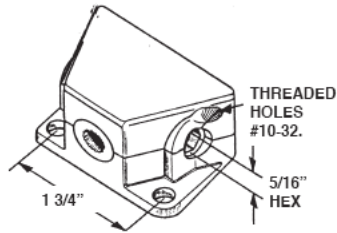

Call For Availability

#1306  
STANLEY VENT HINGE - PAIRS

#902  
3/8" HEX HANDLE

#1329  
STANLEY #40 CENTER GEAR

#1345  
STANLEY 6" HEX SHAFT

#1346  
STANLEY VENT HINGE PAIRS

#1347  
STANLEY ANGLE ADAPTER

#1349  
STANLEY L.H. JACK