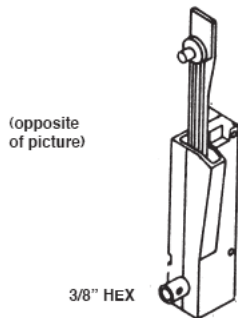

Call For Availability

#1306  
STANLEY VENT HINGE - PAIRS

#902  
3/8" HEX HANDLE

#1329  
STANLEY #40 CENTER GEAR

#1345  
STANLEY 6" HEX SHAFT

#1346  
STANLEY VENT HINGE PAIRS

#1347  
STANLEY ANGLE ADAPTER

#1349  
STANLEY L.H. JACK