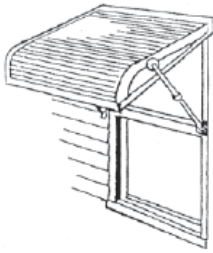

Storm Shutter and Awning Hardware

#176
7/8" AWNING RING
WITH THUMBSCREW

#177
1" AWNING RING
WITH THUMBSCREW

#169
1/4 - 20 THUMB SCREW

#170
1/4 - 20 WING NUT

#178
AWNING CAMEL BRACKET
WITH PIN

BRACKET ONLY #10403

#179
AWNING CAMEL BRACKET
SMALL WITH PIN

BRACKET ONLY #10404

#180
AWNING "U" BRACKET
WITH PIN

BRACKET ONLY #10405

#2110
2 x 2 TRAILER
PLATE

#2109
WEDGE CLIP

#2108
MUSTACHE CLIP

#183
AWNING KEYHOLE WASHER