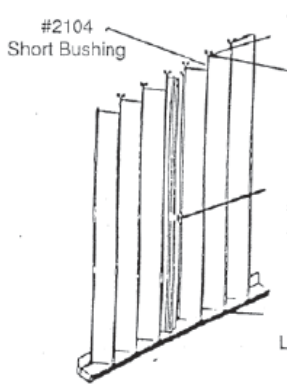

Storm Shutter and Awning Hardware

#176
7/8" AWNING RING
WITH THUMBSCREW

#177
1" AWNING RING
WITH THUMBSCREW

#169
1/4 - 20 THUMB SCREW

#170
1/4 - 20 WING NUT

#178
AWNING CAMEL BRACKET
WITH PIN

BRACKET ONLY #10403

#179
AWNING CAMEL BRACKET
SMALL WITH PIN

BRACKET ONLY #10404

#180
AWNING "U" BRACKET
WITH PIN

BRACKET ONLY #10405

#2110
2 x 2 TRAILER
PLATE

#2109
WEDGE CLIP

#2108
MUSTACHE CLIP

#183
AWNING KEYHOLE WASHER

CAMEL BRACKET PIN

#2103
Step Collar
Bushing

#2104
Short Bushing

#2105
Long Bushing

#2106
Roller

#2013
Step Collar
Bushing

Lock
#2101
#2102

#2105
Long Bushing