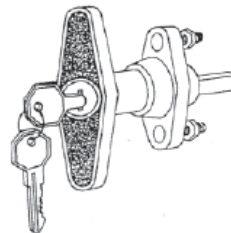

Storm Shutter and Awning Hardware

#176
7/8" AWNING RING
WITH THUMBSCREW

#177
1" AWNING RING
WITH THUMBSCREW

#169
1/4 - 20 THUMB SCREW

#170
1/4 - 20 WING NUT

#178
AWNING CAMEL BRACKET
WITH PIN

BRACKET ONLY #10403

#179
AWNING CAMEL BRACKET
SMALL WITH PIN

BRACKET ONLY #10404

#180
AWNING "U" BRACKET
WITH PIN

BRACKET ONLY #10405

#2110
2 x 2 TRAILER
PLATE

#2109
WEDGE CLIP

#2108
MUSTACHE CLIP

#183
AWNING KEYHOLE WASHER

CAMEL BRACKET PIN

#2103
Step Collar
Bushing

#2104
Short Bushing

#2105
Long Bushing

#2106
Roller

#2013
Step Collar
Bushing

Lock
#2101
#2102

#2105
Long Bushing

#2101 HANDLE - WHITE
#2102 HANDLE - BRONZE
#2107 HANDLE - CHROME

#2106
ROLLER

#2100
Keeper Set