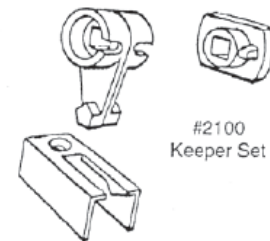

Storm Shutter and Awning Hardware

#176
7/8" AWNING RING
WITH THUMBSCREW

#177
1" AWNING RING
WITH THUMBSCREW

#169
1/4 - 20 THUMB SCREW

#170
1/4 - 20 WING NUT

#178
AWNING CAMEL BRACKET
WITH PIN

BRACKET ONLY #10403

#179
AWNING CAMEL BRACKET
SMALL WITH PIN

BRACKET ONLY #10404

#180
AWNING "U" BRACKET
WITH PIN

BRACKET ONLY #10405

#2110
2 x 2 TRAILER
PLATE

#2109
WEDGE CLIP

#2108
MUSTACHE CLIP

#183
AWNING KEYHOLE WASHER

CAMEL BRACKET PIN

#2103
Step Collar
Bushing

#2104
Short Bushing

#2105
Long Bushing

#2106
Roller

#2013
Step Collar
Bushing

Lock
#2101
#2102

#2105
Long Bushing

#2101 HANDLE - WHITE
#2102 HANDLE - BRONZE
#2107 HANDLE - CHROME

#2106
ROLLER

#2100
Keeper Set