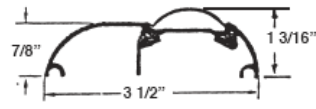

7/8" HIGH SADDLE-HR

REPLACEMENT VINYL #5161

	Aluminum	Gold	Bronze
32"	5018		
36"	10001	10659	5094
60"	5092	5093	5095
72"	5065	5066	5096