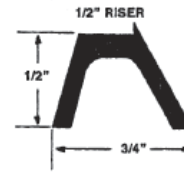

**BUG SWEEP**

	Aluminum	White	Bronze
36"	5006	10660	5007

Replacement Vinyl for Bug Sweep (Ft.)  
#5130 - Gray    #5131 - Black

#10389  
36" X 1/4" ALUM. RISERS

#10049  
36" X 1/2" ALUM. RISERS

#10041  
SINGLE DRIP CAP DC 100  
WITH BUGSWEEP