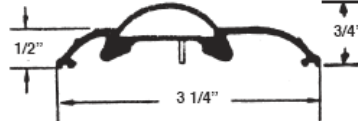

**5/8" LOW BUMPER VOS**

REPLACEMENT VINYL #5158

	Aluminum	Gold	Bronze
32"	5014		
36"	5001	5031	10040
60"	5073	5074	5075
72"	5061	5063	5076

**1/2" LOW SADDLE-XLV**

REPLACEMENT VINYL #5161

	Aluminum	Gold	Bronze
32"	5017		
36"	5000	5030	5079
60"	5077	5078	5080
72"	5072	10045	5081