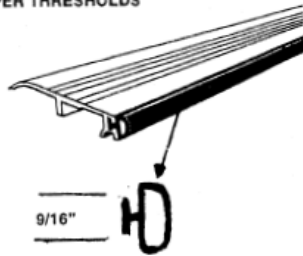

Weatherstrip for Thresholds

#5158
VINYL WEATHERSTRIP
FOR BUMPER THRESHOLDS