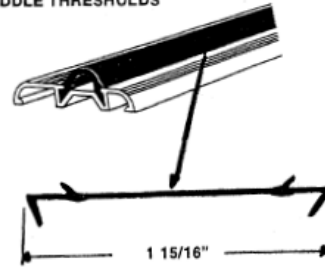

#5161
VINYL WEATHERSTRIP
FOR SADDLE THRESHOLDS