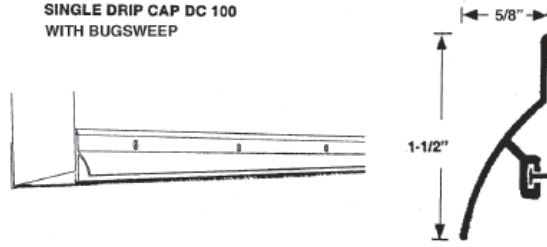

**BUG SWEEP**

	Aluminum	White	Bronze
36"	5006	10660	5007

Replacement Vinyl for Bug Sweep (Ft.)  
#5130 - Gray    #5131 - Black

#10389  
36" X 1/4" ALUM. RISERS

#10049  
36" X 1/2" ALUM. RISERS

#10041  
SINGLE DRIP CAP DC 100  
WITH BUGSWEEP