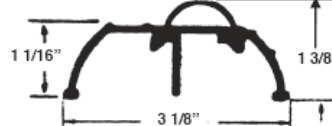

1 1/16" EXTRA HIGH SADDLE-HRH

REPLACEMENT VINYL #5161

	Aluminum	Gold	Bronze
36"	5002	5032	5099
60"	5097	5098	5100
72"	5067	5068	5101