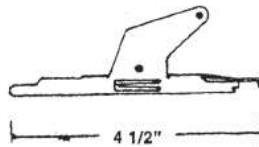

#744  
45° Universal Joint  
With Pole Eye

#10585  
Window Master O.T.S. L.H.

#10584  
Window Master O.T.S. R.H.

#10550  
AA O.T.S. Operator

#141  
Jalousie Glass Clip - Pairs

#142  
Jalousie Glass Clip - Pairs