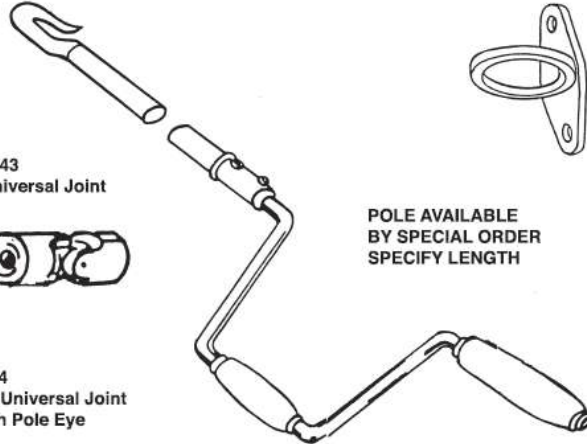

#725  
Chain Wheel

#10654  
1/4 Bead Chain

#10653  
Chain  
Connector

#740  
Clerestory Pole  
Hook Only

#755  
Pole Ring

#743  
Universal Joint

POLE AVAILABLE  
BY SPECIAL ORDER  
SPECIFY LENGTH

#746  
90° Universal Joint w/Pole  
Eye & Support Bracket

#744  
45° Universal Joint  
With Pole Eye

#10585  
Window Master O.T.S. L.H.

#10584  
Window Master O.T.S. R.H.

#10550  
AA O.T.S. Operator

#141  
Jalousie Glass Clip - Pairs

#142  
Jalousie Glass Clip - Pairs