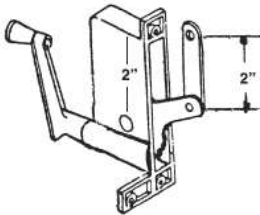

#725  
Chain Wheel

#10654  
1/4 Bead Chain

#10653  
Chain  
Connector

#740  
Clerestory Pole  
Hook Only

#755  
Pole Ring

#743  
Universal Joint

POLE AVAILABLE  
BY SPECIAL ORDER  
SPECIFY LENGTH

#746  
90° Universal Joint w/Pole  
Eye & Support Bracket

#744  
45° Universal Joint  
With Pole Eye

#10585  
Window Master O.T.S. L.H.

#10584  
Window Master O.T.S. R.H.

#10550  
AA O.T.S. Operator

#141  
Jalousie Glass Clip - Pairs

#142  
Jalousie Glass Clip - Pairs