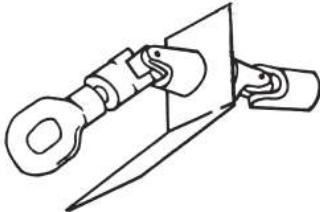

#725  
Chain Wheel

#10654  
1/4 Bead Chain

#10653  
Chain  
Connector

#740  
Clerestory Pole  
Hook Only

#755  
Pole Ring

#743  
Universal Joint

POLE AVAILABLE  
BY SPECIAL ORDER  
SPECIFY LENGTH

#746  
90° Universal Joint w/Pole  
Eye & Support Bracket

#744  
45° Universal Joint  
With Pole Eye

#10585  
Window Master O.T.S. L.H.

#10584  
Window Master O.T.S. R.H.

#10550  
AA O.T.S. Operator

#141  
Jalousie Glass Clip - Pairs

#142  
Jalousie Glass Clip - Pairs