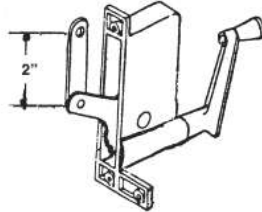

#725  
Chain Wheel

#10654  
1/4 Bead Chain

#10653  
Chain  
Connector

#740  
Clerestory Pole  
Hook Only

#755  
Pole Ring

#743  
Universal Joint

POLE AVAILABLE  
BY SPECIAL ORDER  
SPECIFY LENGTH

#746  
90° Universal Joint w/Pole  
Eye & Support Bracket

#744  
45° Universal Joint  
With Pole Eye

#10585  
Window Master O.T.S. L.H.

#10584  
Window Master O.T.S. R.H.

#10550  
AA O.T.S. Operator

#141  
Jalousie Glass Clip - Pairs

#142  
Jalousie Glass Clip - Pairs