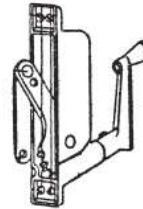

#725  
Chain Wheel

#10654  
1/4 Bead Chain

#10653  
Chain  
Connector

#740  
Clerestory Pole  
Hook Only

#755  
Pole Ring

#743  
Universal Joint

POLE AVAILABLE  
BY SPECIAL ORDER  
SPECIFY LENGTH

#746  
90° Universal Joint w/Pole  
Eye & Support Bracket

#744  
45° Universal Joint  
With Pole Eye

#10585  
Window Master O.T.S. L.H.

#10584  
Window Master O.T.S. R.H.

#10550  
AA O.T.S. Operator

#141  
Jalousie Glass Clip - Pairs

#142  
Jalousie Glass Clip - Pairs

#149  
Clearview S/S  
Glass Retainer